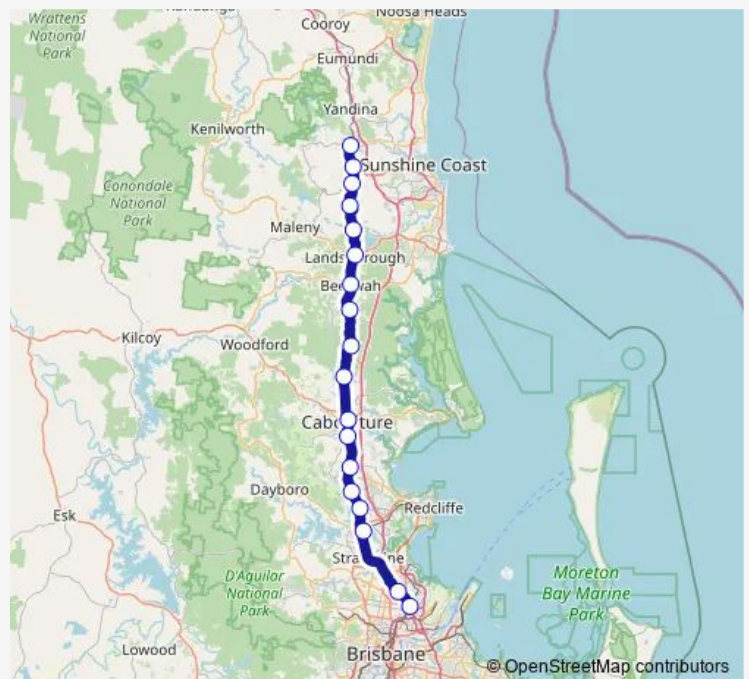

Narangba station, platform 3

Burpengary station, platform 2

Morayfield station, platform 2

Caboolture station, platform 1

Elimbah station, platform 2

Beerburrum station, platform 2

Glass House Mountains station, platform 2

Beerwah station, platform 2

Landsborough station, platform 1

Mooloolah station, platform 1

Eudlo station, platform 1

Palmwoods station, platform 1

Woombye station, platform 1

Nambour station, platform 1

Route schedule

Route info

Direction: Northgate station, platform 3

Stops: 18

Trip Duration: 1 hour 36 min

SHNA — Shorncliffe line - Nambour line

Direction

Northgate station, platform 3 — Nambour station, platform 1

18 stops

[Open route schedule](#)

Northgate station, platform 3

Geebung station, platform 3

Petrie station, platform 2

Dakabin station, platform 2

Narangba station, platform 3

Burpengary station, platform 2

Morayfield station, platform 2