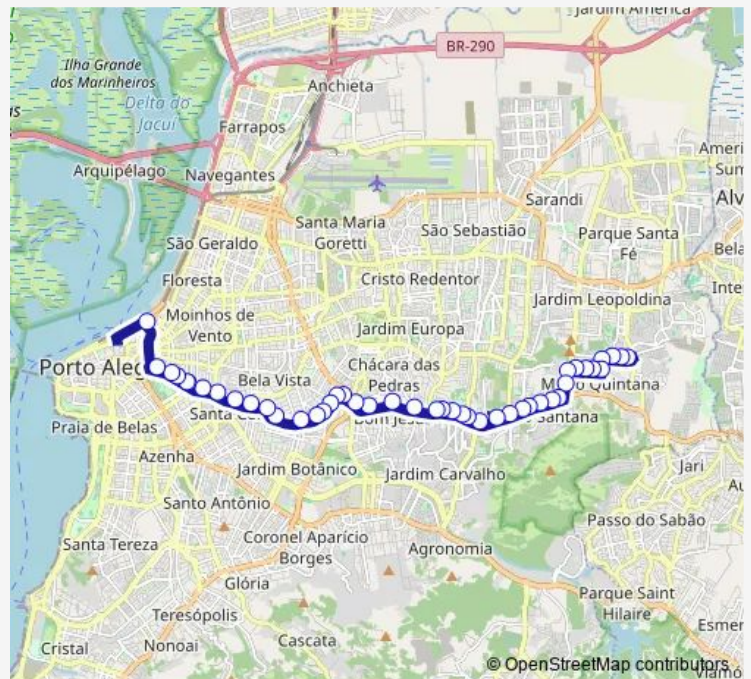

Thursday 06:19-07:36

Friday 06:19-07:36

Saturday —

Sunday —

Route info

Direction: Martim Felix Berta 1969

Stops: 45

Trip Duration: 0 hour 50 min