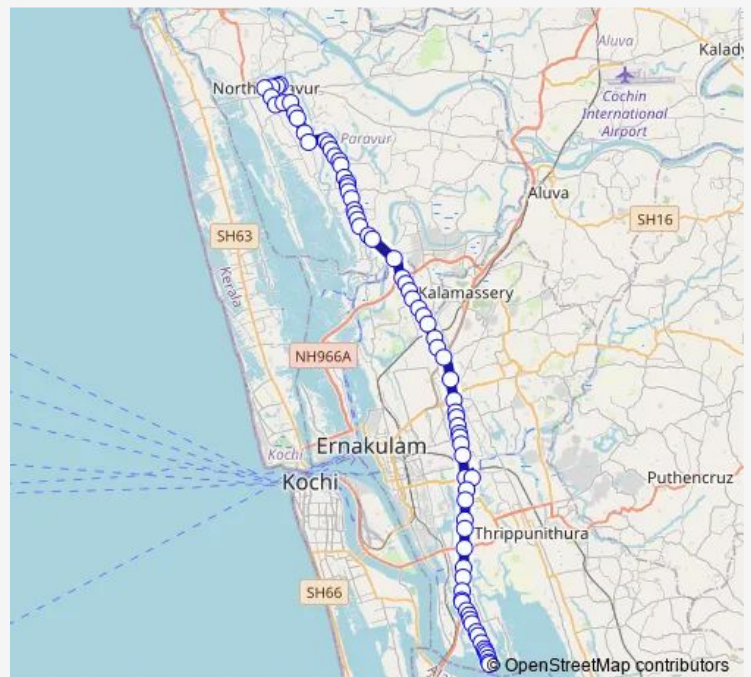

Thursday 06:00

Friday 06:00

Saturday 06:00

Sunday 06:00

Route info

Direction: North Paravur

Stops: 74

Trip Duration: 1 hour 45 min