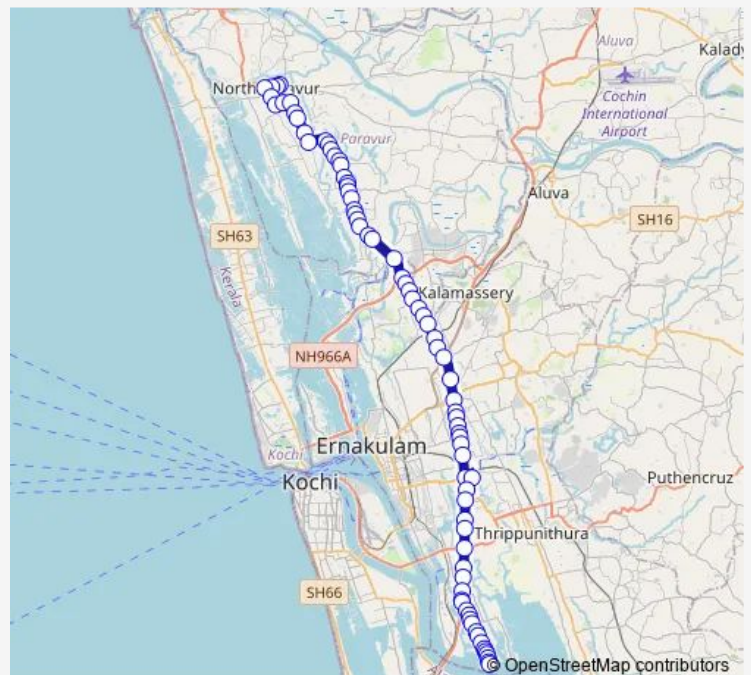

Stops: 74

Trip Duration: 1 hour 45 min

North Paravur ↔ Panangad

Koonammavu

Mesthiripadi

Thirumuppam

Sheddupadi

Pournami