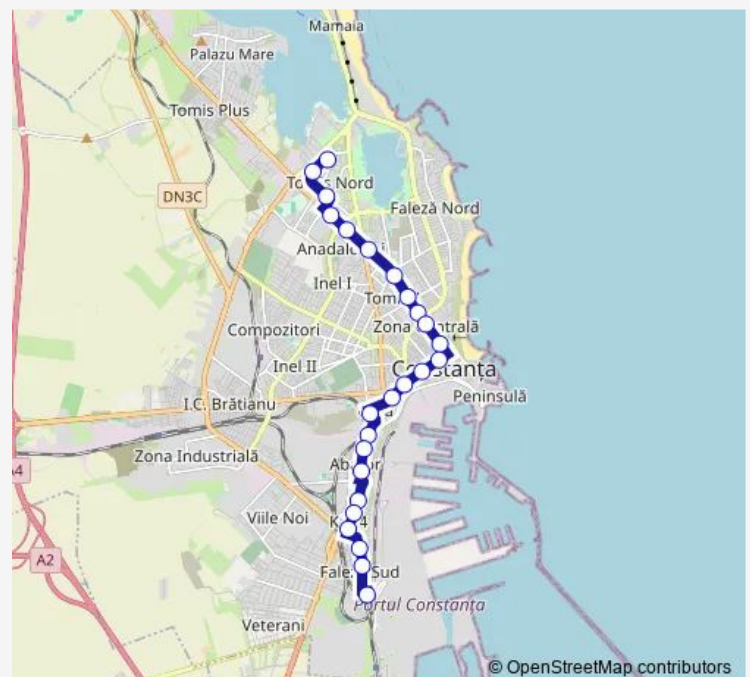

Saturday 05:45-22:40

Sunday —

Route info

Direction: Cap Linie Tomis Nord

Stops: 23

Trip Duration: 24 hour 30 min

© OpenStreetMap contributors

Brizei

Arcasului

Direction

Cap Linie Tomis Nord — Cap Linie Poarta 6

25 stops

[Open route schedule](#)

Cap Linie Tomis Nord

Sc. Nr 38 Dimitrie Cantemir

Brotacei

Direction: Cap Linie Tomis Nord

Stops: 25

Trip Duration: 24 hour 11 min

Direction

Arcasului — Cap Linie Tomis Nord

2 stops

[Open route schedule](#)

Arcasului

Cap Linie Tomis Nord

Route schedule

Arcasului — Cap Linie Tomis Nord

Monday	—
Tuesday	—
Wednesday	—
Thursday	—
Friday	—
Saturday	05:57-23:43
Sunday	—

Route info

Direction: Arcasului

Stops: 2

Trip Duration: 0 hour 3 min