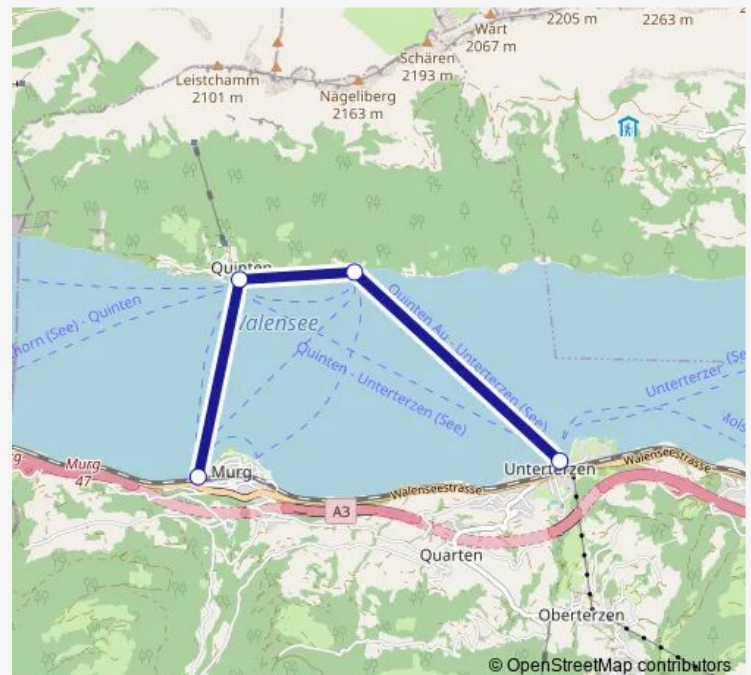

Ferry 220 BAT 220

[Go to website](#)

Direction

Murg West (See) — Unterterzen (See)

4 stops

[Open route schedule](#)

Murg West (See)

Quinten

Quinten Au

Unterterzen (See)

Route schedule

Murg West (See) — Unterterzen (See)

Monday	13:03
Tuesday	13:03
Wednesday	13:03
Thursday	13:03
Friday	13:03
Saturday	13:03
Sunday	13:03

Route info

Direction: Murg West (See)

Stops: 4

Trip Duration: 0 hour 30 min

■ 220 — BAT 220

220 Ferry time schedules and route maps are available in an offline PDF at busmaps.com. Use the busmaps.com website to see live bus times, train schedule or subway schedule, and step-by-step directions for all public transit in Glarus