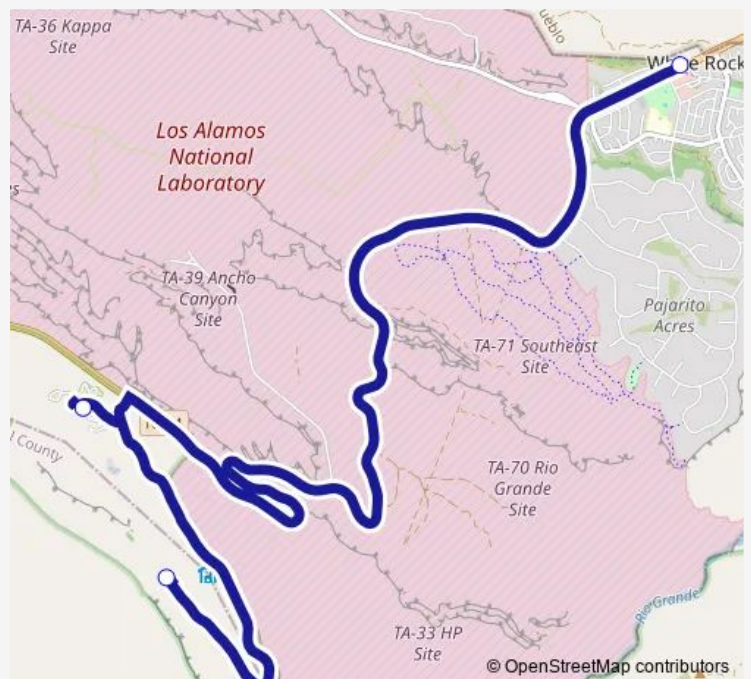

### Direction

White Rock Visitor Center — Bandelier Visitor Center Dropoff

3 stops

[Open route schedule](#)

White Rock Visitor Center

Frey Trail

Bandelier Visitor Center Dropoff

### Route schedule

White Rock Visitor Center — Bandelier Visitor Center Dropoff

Monday	09:00-16:30
Tuesday	09:00-16:30
Wednesday	09:00-16:30
Thursday	09:00-16:30
Friday	09:00-16:30
Saturday	09:00-16:40
Sunday	09:00-16:40

### Route info

Direction: White Rock Visitor Center

Stops: 3

Trip Duration: 0 hour 26 min

### Route schedule

Bandelier Visitor Center Pickup — White Rock Visitor Center

Monday 09:30-17:00

Tuesday 09:30-17:00

Wednesday 09:30-17:00

Thursday 09:30-17:00

Friday 09:30-17:00

Saturday 09:30-17:10