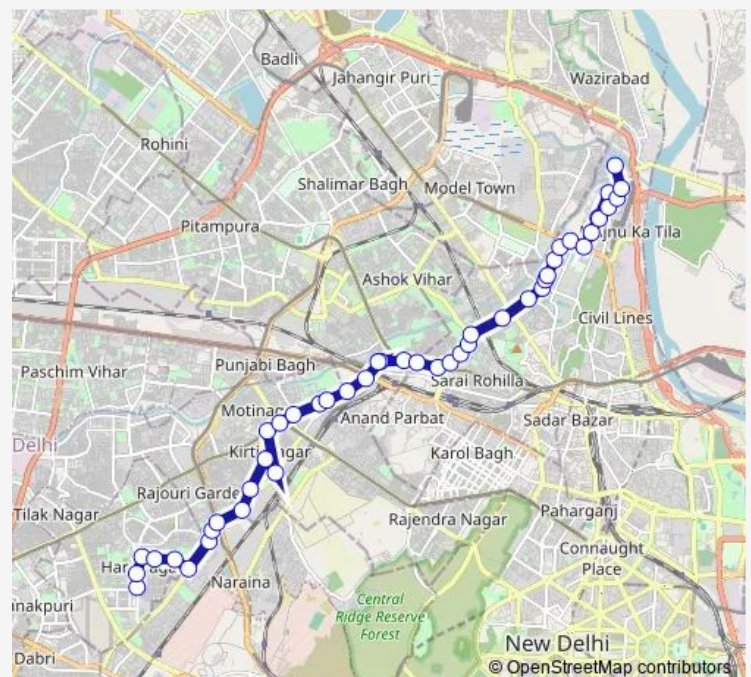

Bus 108down

[Go to website](#)

Direction

Hari Nagar Shaheed Pawan Sahni Chowk — Nehru Vihar

46 stops

[Open route schedule](#)

Hari Nagar Shaheed Pawan Sahni Chowk

DDU Hospital

DCM Chemical

Zakhira

Inderlok Metro Station

Route schedule

Hari Nagar Shaheed Pawan Sahni Chowk — Nehru Vihar

Monday 05:36-20:48

Tuesday 05:36-20:48

Wednesday 05:36-20:48

Thursday 05:36-20:48

Friday 05:36-20:48

Saturday 05:36-20:48

Sunday 05:36-20:48

Route info

Direction: Hari Nagar Shaheed Pawan Sahni Chowk

Stops: 46

Trip Duration: 1 hour 15 min