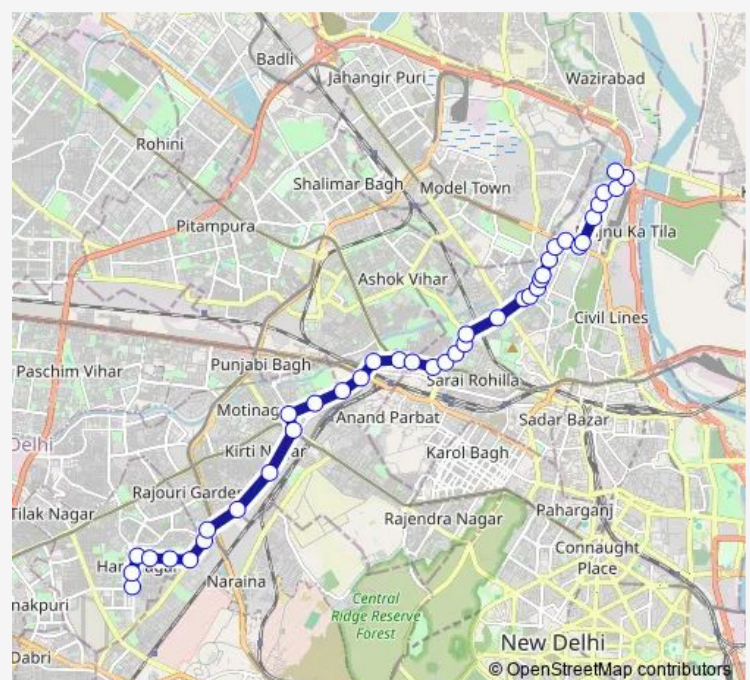

Bus 108down

[Go to website](#)

Direction

Hari Nagar Shaheed Pawan Sahni Chowk — Nehru Vihar Terminal

40 stops

[Open route schedule](#)

Hari Nagar Shaheed Pawan Sahni Chowk

DDU Hospital

Shastri Nagar Metro Station

Subhadra Colony

Shastri Nagar A Block

Route schedule

Hari Nagar Shaheed Pawan Sahni Chowk — Nehru Vihar Terminal

Monday 05:16-20:28

Tuesday 05:16-20:28

Wednesday 05:16-20:28

Thursday 05:16-20:28

Friday 05:16-20:28

Saturday 05:16-20:28

Sunday 05:16-20:28

Route info

Direction: Hari Nagar Shaheed Pawan Sahni Chowk

Stops: 40

Trip Duration: 1 hour 7 min