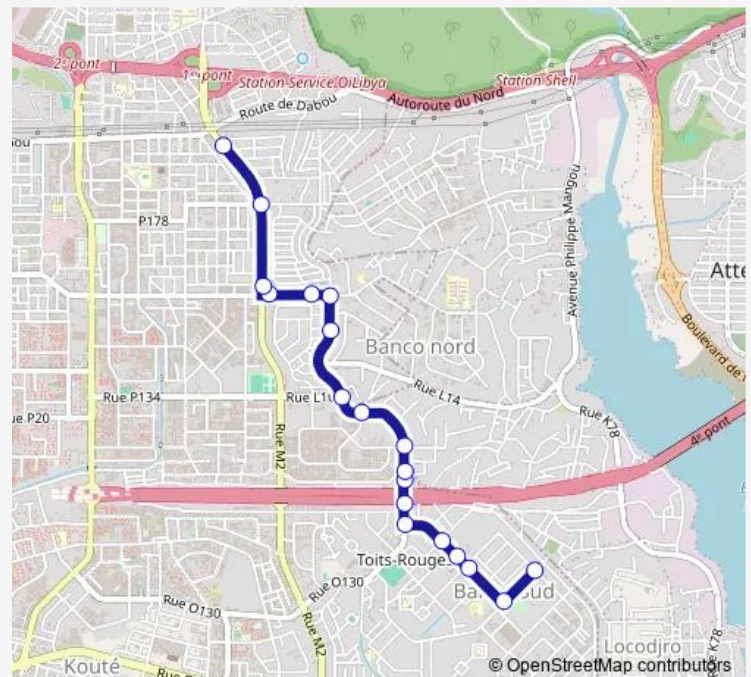

Sopim

Ancien Bel Air

Carrefour Pitch

Bel Air

Bel Air - Station Shell

Institut des aveugles

Sable-Sgbci

Route schedule

Toit Rouge Jean-Paul 2 — Sable-Sgbci

Monday 06:00

Tuesday 06:00

Wednesday 06:00

Thursday 06:00

Friday 06:00

Saturday 06:00

Sunday 06:00

Route info

Direction: Toit Rouge Jean-Paul 2

Stops: 19

Trip Duration: 0 hour 13 min

woro woro : Sable ↔ Jean-Paul 2

Direction

Sable-Sgbcî — Toit Rouge Jean-Paul 2

19 stops

[Open route schedule](#)

Sable-Sgbcî

Institut des aveugles

Afriquia

Bel Air

Bel Air - Station

Carrefour Pitch

Ancien Bel Air