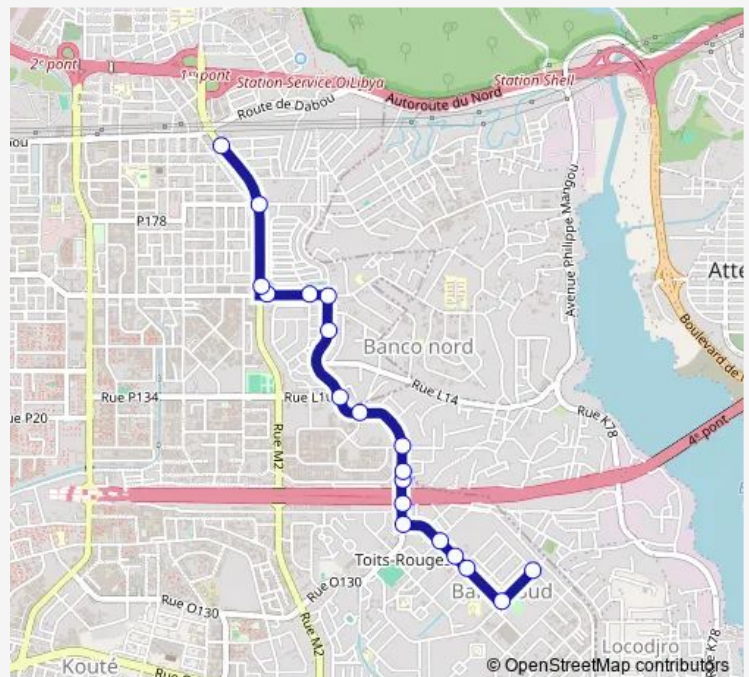

Sopim

Ancien Bel Air

Carrefour Pitch

Bel Air

Bel Air - Station Shell

Institut des aveugles

Sable-Sgbci

Route schedule

Toit Rouge Jean-Paul 2 — Sable-Sgbci

Monday	06:00
Tuesday	06:00
Wednesday	06:00
Thursday	06:00
Friday	06:00
Saturday	06:00
Sunday	06:00

Route info

Direction: Toit Rouge Jean-Paul 2

Stops: 19

Trip Duration: 0 hour 13 min

woro woro : Sable ↔ Jean-Paul 2

Direction

Sable-Sgbcî — Toit Rouge Jean-Paul 2

19 stops

[Open route schedule](#)

Sable-Sgbcî

Institut des aveugles

Afriquia

Route schedule

Sable-Sgbcî — Toit Rouge Jean-Paul 2

Monday 06:00

Tuesday 06:00

Wednesday 06:00

Thursday 06:00

Friday 06:00

Saturday 06:00