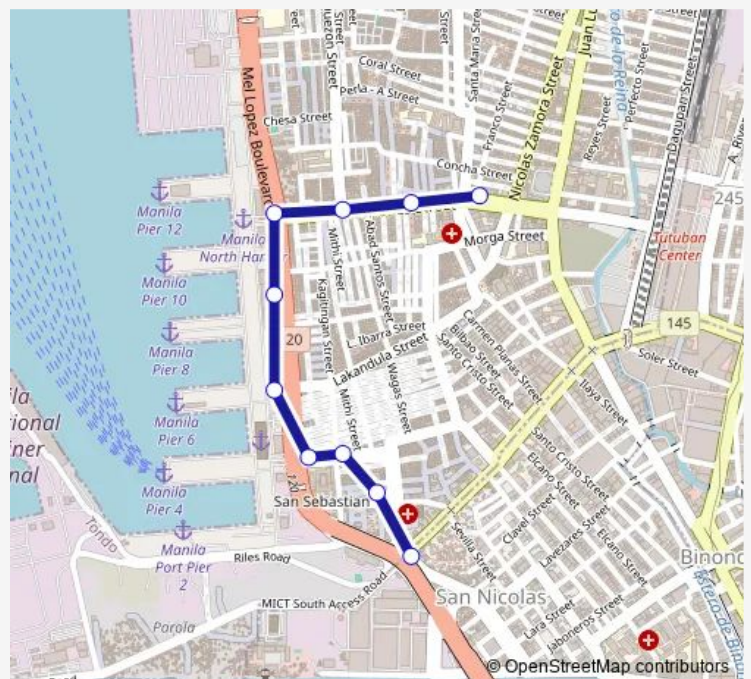

### Direction

Del Pan Flyover, Manila — Moriones / Sta. Maria Intersection, Manila

10 stops

[Open route schedule](#)

Del Pan Flyover, Manila

E. Almario Elementary School, Kagitingan, Manila

President Ferdinand E. Marcos Highway / Kagitingan Intersection, Manila

Radial Road 10 / Moriones Intersection, Manila

Moriones / Masinop Intersection, Manila

Moriones, Manila

Moriones / Sta. Maria Intersection, Manila

### Route schedule

Del Pan Flyover, Manila — Moriones / Sta. Maria Intersection, Manila

Monday 00:00

Tuesday 00:00

Wednesday 00:00

Thursday 00:00

Friday 00:00

Saturday 00:00

### Route info

Direction: Del Pan Flyover, Manila

Stops: 10

Trip Duration: 0 hour 9 min

Divisoria - Pier North via Del Pan