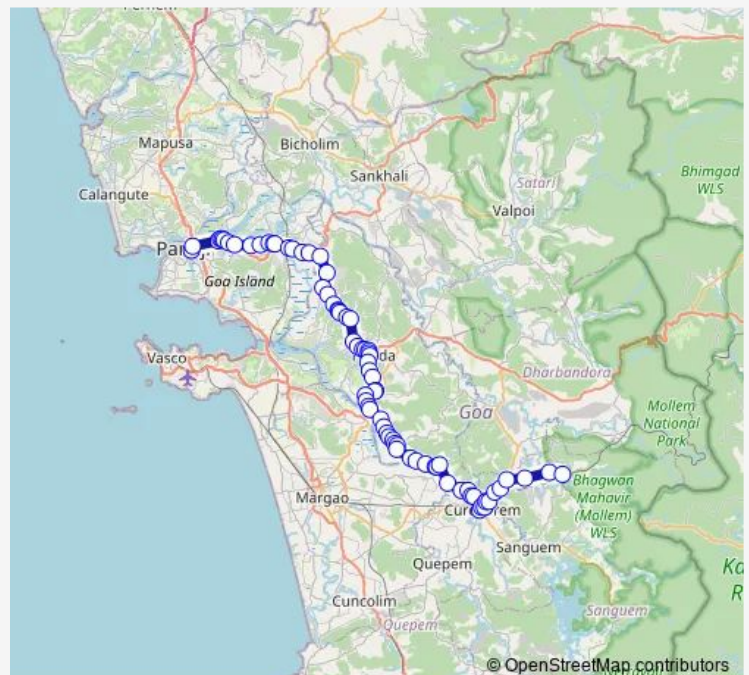

Bus PNJ70 Panaji - Kalay via Curchorem

[Go to website](#)

Direction

Panaji KTC Bus Stand — Kalay

76 stops

[Open route schedule](#)

Panaji KTC Bus Stand

Panjim Ferry

Ribandar Patto

Chodna Ferry

Ribandar Church

Ribandar Copel

Ribandar Police Sation

Divar Ferry

St. Pedro

Baingini

Old Goa

Old Goa Gandhi Circle

Old Goa Police Station

Corlim Petrol Pump

Corlim Industrial Estate

Syngenta

Dhulaper

Banastari

Boma

Kundaim

Kundaim Industrial Estate

Route schedule

Panaji KTC Bus Stand — Kalay

Monday 11:15

Tuesday 11:15

Wednesday 11:15

Thursday 11:15

Friday 11:15

Saturday 11:15

Sunday 11:15

Route info

Direction: Panaji KTC Bus Stand

Stops: 76

Trip Duration: 2 hour 45 min

■ PNJ70 — Panaji - Kalay via Curchorem