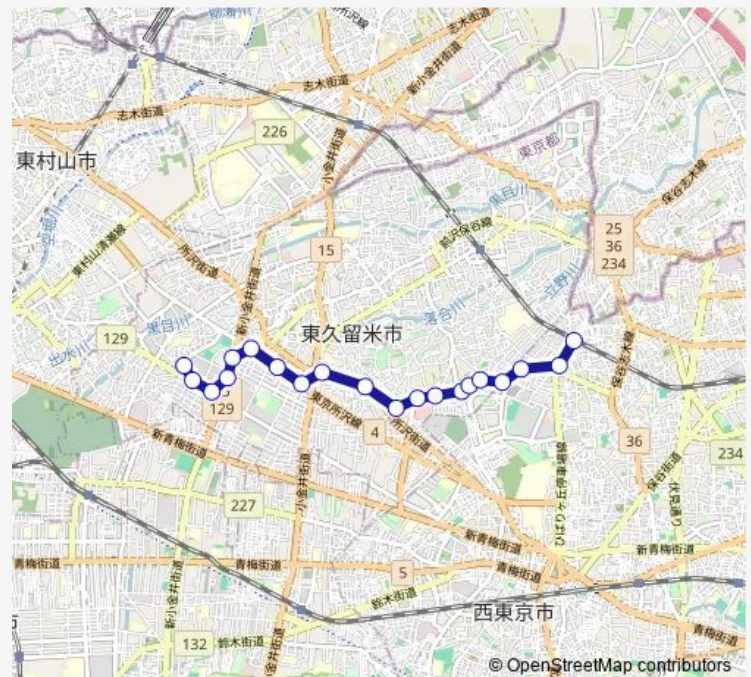

Route schedule

滝山営業所 — ひばりヶ丘駅

Monday 05:31-16:12

Tuesday 05:31-16:12

Wednesday 05:31-16:12

Thursday 05:31-16:12

Friday 05:31-16:12

Saturday 05:45-16:04

Sunday 06:18-16:13

Route info

Direction: 滝山営業所

Stops: 20

Trip Duration: 0 hour 25 min

Direction

ひばりヶ丘駅 — 滝山営業所

21 stops

Monday 12:56-23:35

Tuesday 12:56-23:35

Wednesday 12:56-23:35

Thursday 12:56-23:35

Friday 12:56-23:35

Saturday 13:20-14:15

Sunday 13:23-14:01

Route info