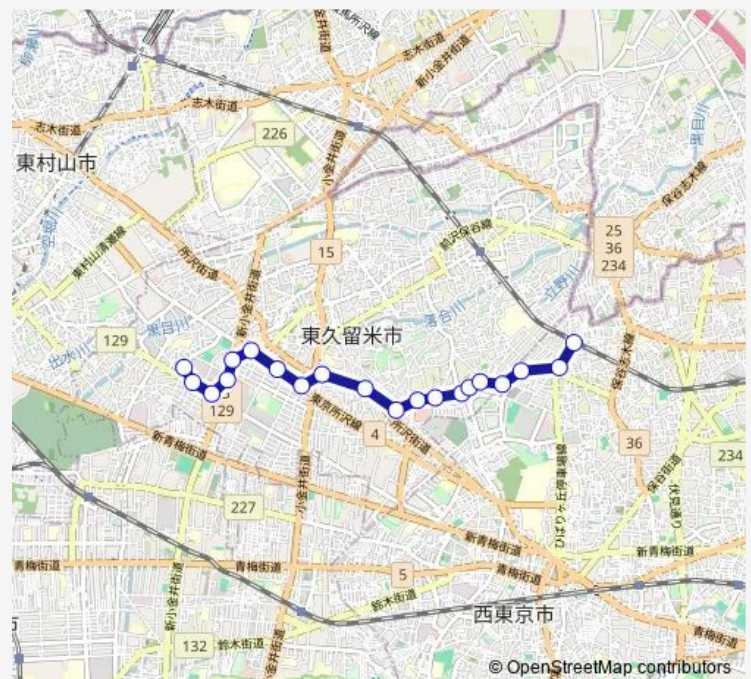

Route schedule

滝山営業所 — ひばりヶ丘駅

Monday 05:31-16:12

Tuesday 05:31-16:12

Wednesday 05:31-16:12

Thursday 05:31-16:12

Friday 05:31-16:12

Saturday 05:45-16:04

Sunday 06:18-16:13

Route info

Direction: 滝山営業所

Stops: 20

Trip Duration: 0 hour 21 min

Direction

ひばりヶ丘駅 — 滝山営業所

21 stops

Monday 12:56-23:35

Tuesday 12:56-23:35

Wednesday 12:56-23:35

Thursday 12:56-23:35

Friday 12:56-23:35

Saturday 13:20-14:15

Sunday 13:23-14:01

Route info