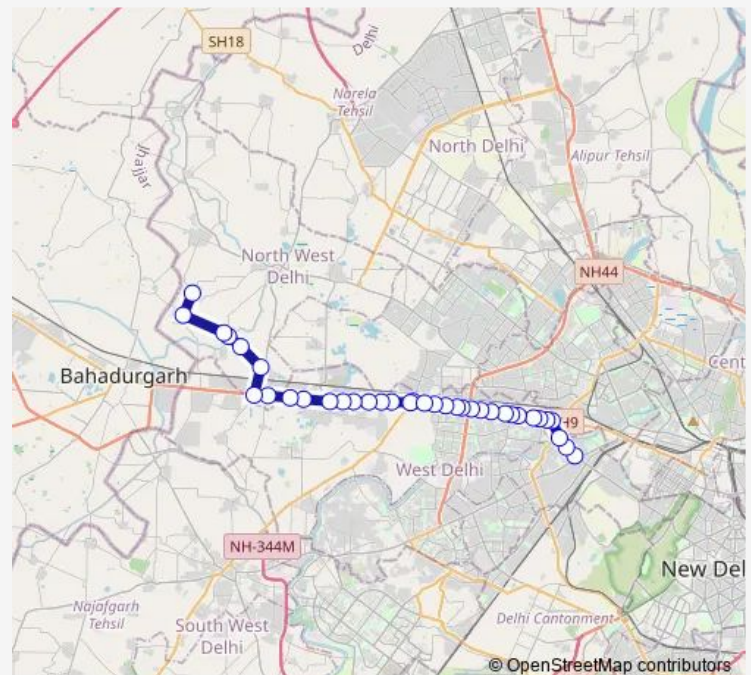

Thursday 05:05-20:10

Friday 05:05-20:10

Saturday 05:05-20:10

Sunday 05:05-20:10

Route info

Direction: Karampura Terminal

Stops: 36

Trip Duration: 1 hour 34 min

■ 928up

BusMaps

Qamruddin Nagar Terminal

Rajdhani Park

Swarn Park

Mundka Village Crossing

Mundka Village Metro Station

Mundka Industrial Area / Shiv Shankar Dharamkanta