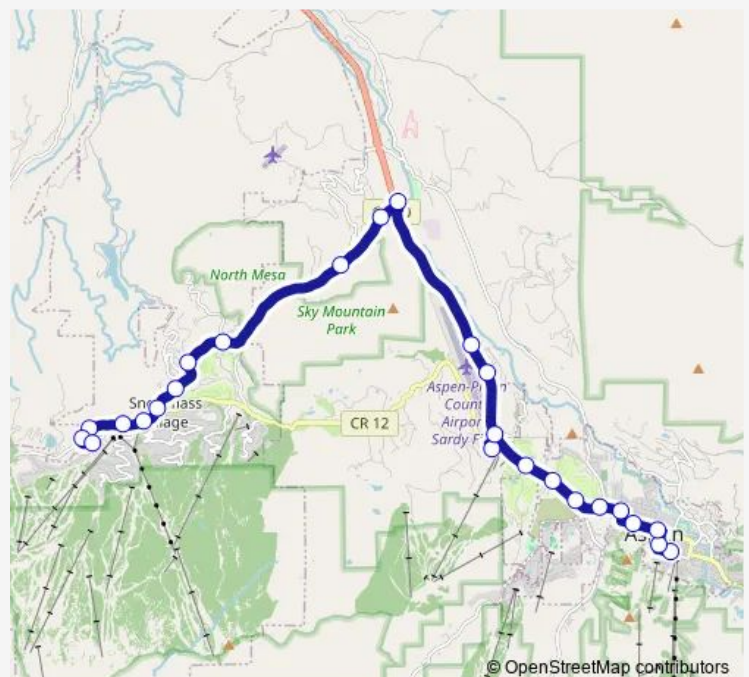

Buttermilk Dv

Aabc Airport Dv

Hwy 82 + Service Center Rd Dv

Brush Creek Park & Ride

Brush Creek Rd + Medicine Bow Rd Uphill

Brush Creek Ranch Uphill

Town Park Station Uphill

Brush Creek Rd + Meadow Rd Uphill

Brush Creek Rd + Sinclair Rd Uphill

Brush Creek Rd + Owl Creek Rd Uphill

Brush Creek Rd + Faraway Rd Uphill

Route schedule

Rubey Park — Snowmass Mall

| | |
|-----------|---------------------------|
| Monday | 06:00-02:15 ⁺¹ |
| Tuesday | 06:00-02:15 ⁺¹ |
| Wednesday | 06:00-02:15 ⁺¹ |
| Thursday | 06:00-02:15 ⁺¹ |
| Friday | 06:00-02:15 ⁺¹ |
| Saturday | 06:00-02:15 ⁺¹ |
| Sunday | 06:00-02:15 ⁺¹ |

Route info

Direction: Rubey Park

Stops: 25

Trip Duration: 0 hour 30 min

■ SM — Snowmass/Aspen

Brush Creek Rd + Wood Rd Uphill

Brush Creek Rd + Hawk Ridge Ln Uphill

Brush Creek Rd + Divide Rd Uphill

Brush Creek Rd + Wood Rd Downhill

Brush Creek Rd + Faraway Rd Downhill

Brush Creek Rd + Owl Creek Rd Downhill

Brush Creek Rd + Sinclair Rd Downhill

Brush Creek Rd + Meadow Rd Downhill

Town Park Station Downhill