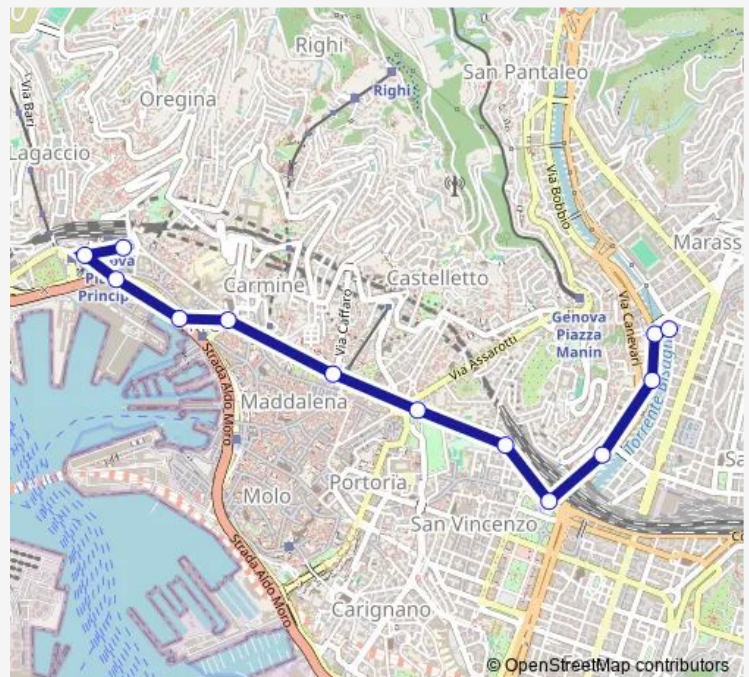

Bus sm Servizio Stadio

[Go to website](#)

Direction

Principe FS/Capolinea — Galliera 1/Carloforte

13 stops

[Open route schedule](#)

Principe FS/Capolinea

Doria/Metro' Principe

Gramsci 1/Commenda

Gramsci 2/Metro' Darsena

Nunziata/

Portello/Interiano

Giacomo E Filippo/Corvetto

DE Amicis/Piazza Brignole

Brignole Fs/

Canevari/Sant'Agata Metro'

Moresco 1/Piazza Firpo

Moresco 2/Romagnosi

Galliera 1/Carloforte

Route schedule

Principe FS/Capolinea — Galliera 1/Carloforte

Monday	—
Tuesday	—
Wednesday	—
Thursday	—
Friday	18:30-20:20
Saturday	—
Sunday	—

Route info

Direction: Principe FS/Capolinea

Stops: 13

Trip Duration: 0 hour 18 min

■ sm — Servizio Stadio

BusMaps

sm Bus time schedules and route maps are available in an offline PDF at busmaps.com. Use the busmaps.com website to see live bus times, train schedule or subway schedule, and step-by-step directions for all public transit in Genoa