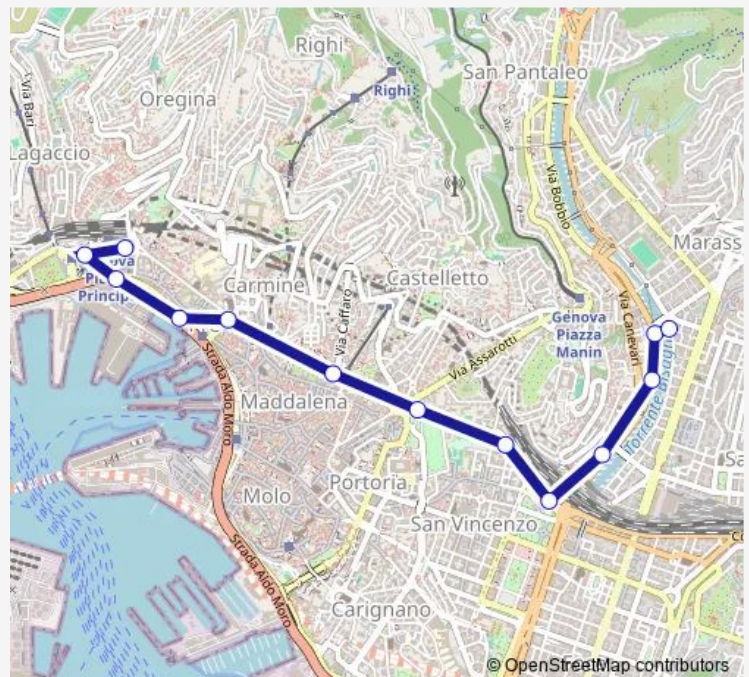

### Route schedule

Principe FS/Capolinea — Galliera 1/Carloforte

Monday —

Tuesday —

Wednesday —

Thursday —

Friday 18:30-20:20

Saturday —

Sunday 11:00-12:20

### Route info

Direction: Principe FS/Capolinea

Stops: 13

Trip Duration: 0 hour 18 min

■ sm — Servizio Stadio

BusMaps

sm Bus time schedules and route maps are available in an offline PDF at [busmaps.com](https://busmaps.com). Use the [busmaps.com](https://busmaps.com) website to see live bus times, train schedule or subway schedule, and step-by-step directions for all public transit in Genoa