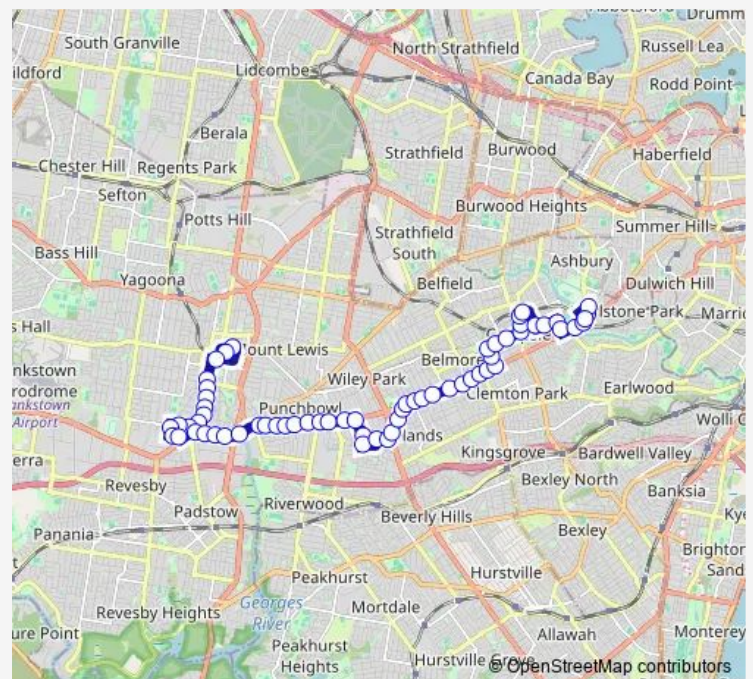

### Route schedule

Canterbury Station, Broughton St, Stand B — Bankstown Central, The Mall, Stand D

Monday 05:30-18:25

Tuesday 05:30-18:25

Wednesday 05:30-18:25

Thursday 05:30-18:25

Friday 05:30-18:25

Saturday 07:17-17:25

### Route info

Direction: Canterbury Station, Broughton St, Stand B

Stops: 58

Trip Duration: 0 hour 54 min

487 — Canterbury to Bankstown Central

Canterbury Rd After Remly St

Canterbury Rd Before Canarys Rd

Canarys Rd After Ludgate St

## Route info

Direction: Bankstown Central, Link Rd, Stand A

Stops: 63

Trip Duration: 0 hour 57 min

Canterbury Rd After Victoria Rd

Punchbowl Public School, Canterbury Rd

Canterbury Rd At Duncan St

Canterbury Rd At Dudley St