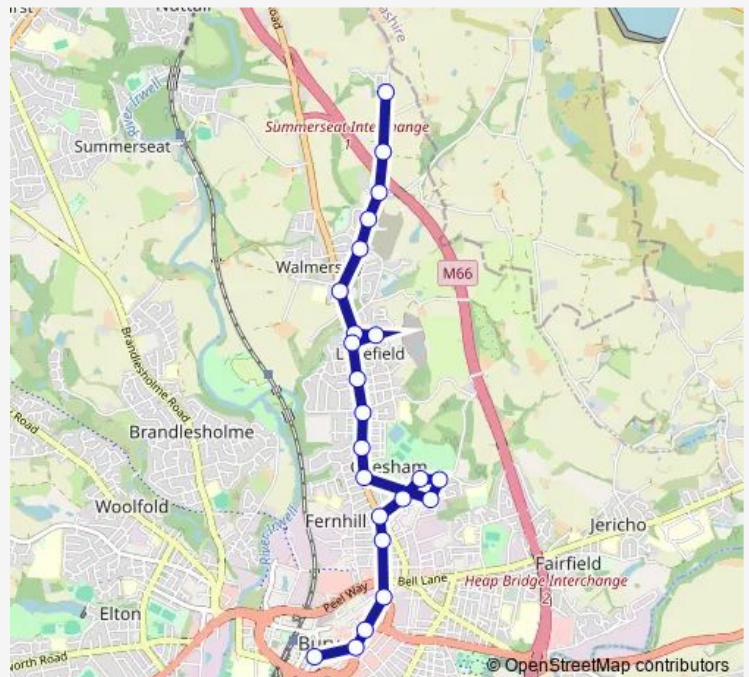

### Direction

Mount Pleasant — Bury Interchange

23 stops

[Open route schedule](#)

- Mount Pleasant
- Longcroft Cottages
- Bentley Lane
- Ribble Drive
- Mill Road
- Walmersley Post Office
- Limefield Brow
- Threshfield Close
- Limefield Brow
- Wolstenholme Avenue
- Mosley Avenue
- The Drive
- Argyle Street
- Hudcar Lane
- Chesham Road
- Haslam Street
- Brookshaw Street
- Russell Street
- Cateaton Street
- Moorgate Primary Care Centre
- The Rock

### Route schedule

Mount Pleasant — Bury Interchange

Monday	06:46-22:03
Tuesday	06:46-22:03
Wednesday	06:46-22:03
Thursday	06:46-22:03
Friday	06:46-22:03
Saturday	07:51-22:03
Sunday	11:53-17:53

### Route info

Direction: Mount Pleasant

Stops: 23

Trip Duration: 0 hour 28 min

■ 487 — Bury - Nangreaves

Bury Market

Bury Interchange

## Route info

Direction: Mount Pleasant

Stops: 25

Trip Duration: 0 hour 43 min

487 Bus time schedules and route maps are available in an offline PDF at [busmaps.com](https://busmaps.com). Use the [busmaps.com](https://busmaps.com) website to see live bus times, train schedule or subway schedule, and step-by-step directions for all public transit in Bury