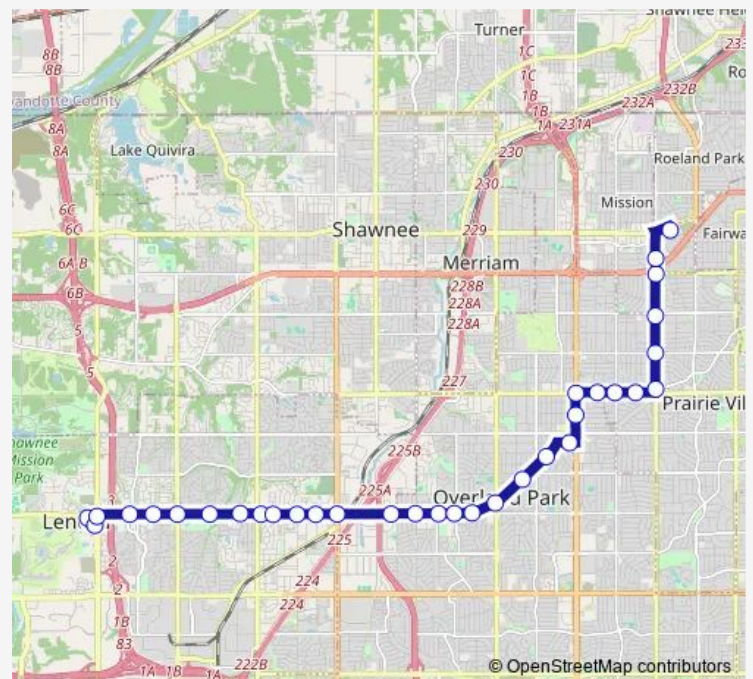

Santa Fe Drive & Antioch Road Eb

Santa Fe Drive & Shawnee Drive Eb

Santa Fe Drive & Newton Street Eb

Route schedule

ON Scarborough AT 87th ST Southbound — Mission Transit Center BAY #6

Monday 04:53-19:05

Tuesday 04:53-19:05

Wednesday 04:53-19:05

Thursday 04:53-19:05

Friday 04:53-19:05

Saturday —

Sunday —

Route info

Direction: ON Scarborough AT 87th ST Southbound

Stops: 33

Trip Duration: 0 hour 27 min

487 — 87th Street-Mtc

W 80th St and Floyd St

Metcalf & 77th Nb

ON Metcalf AT 75th ST Northbound

ON 75th AT Riggs ST Eb

ON 75th ST AT Lamar Eb

ON 75th ST AT Woodson Eastbound Nearside

Nall Avenue & Tomahawk Road Eb

Nall Avenue & 71st Street Eb

Nall Avenue & 67th Street Eb

Nall Avenue & 63rd Street Eb

ON Nall AT 61st Place Northbound

Mission Transit Center BAY #6

Direction

Mission Transit Center BAY #6 — ON Scarborough AT 87th ST Southbound