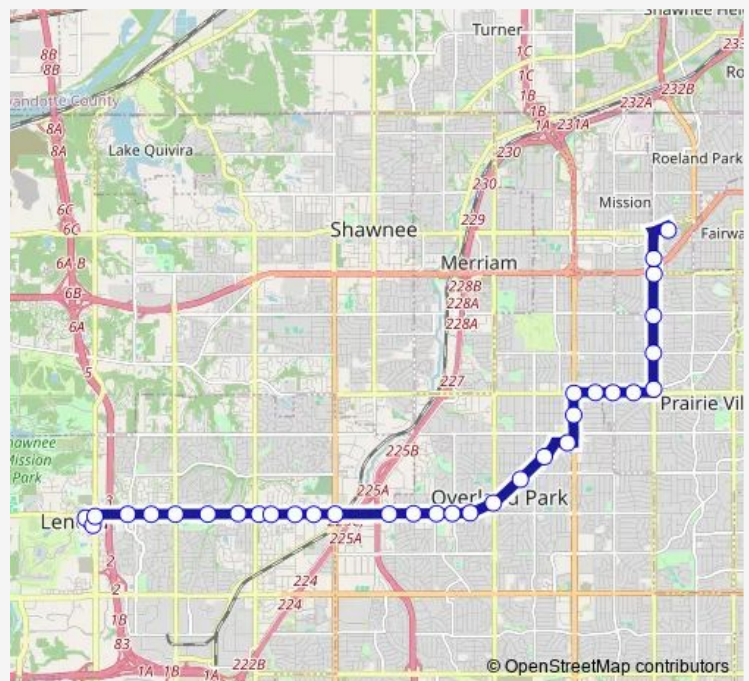

Quivira Road Eb

Ballentine Street Eb

Switzer Street Eb

Central Resource Library (87th & Farley St)

Grant Street Eb

Santa Fe Lane Eb

Santa Fe Drive & Antioch Road Eb

Santa Fe Drive & Shawnee Drive Eb

Santa Fe Drive & Newton Street Eb

### Route schedule

ON Scarborough AT 87th ST Southbound — Mission Transit Center BAY #6

Monday 04:53-19:05

Tuesday 04:53-19:05

Wednesday 04:53-19:05

Thursday 04:53-19:05

Friday 04:53-19:05

Saturday —

### Route info

Direction: ON Scarborough AT 87th ST Southbound

Stops: 33

Trip Duration: 0 hour 33 min

487 — 87th Street-Mtc

W 80th St and Floyd St

Metcalf & 77th Nb

ON Metcalf AT 75th ST Northbound