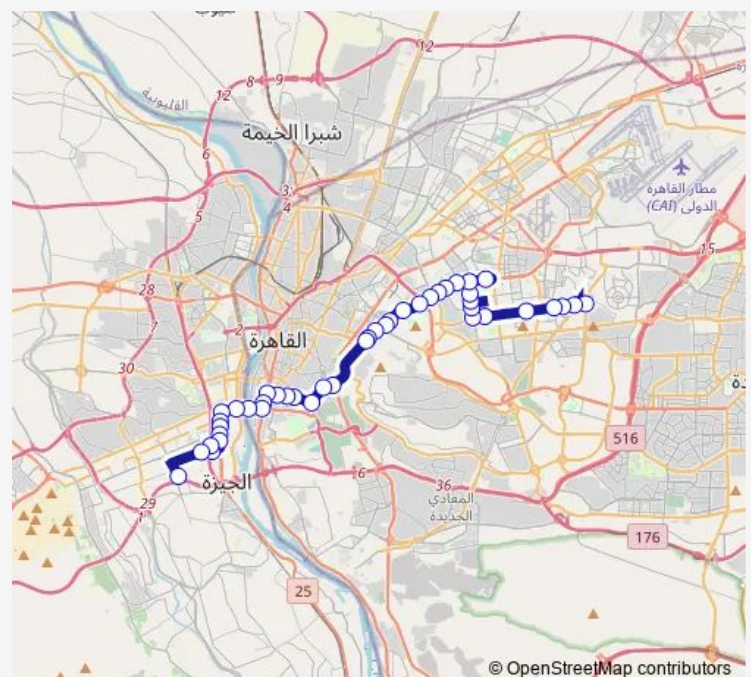

Al Azhar Pedestrian Bridge

Al Sekka Al Hadid Sporting Club (Nasr City)

Arab Contractors Sporting Club (Nasr Rd.)

Sheikh Zayed Al Nahian Hospital

Mazlaqan Al Deweqa

Darb Al Saqia (Manshiyat Nasser)

Route schedule

Al Tabba (Nasr City) — Al Omraneyya Al Gadida

Monday 10:00

Tuesday 10:00

Wednesday 10:00

Thursday 10:00

Friday 10:00

Saturday 10:00

Sunday 10:00

Route info

Direction: Al Tabba (Nasr City)

Stops: 43

Trip Duration: 1 hour 35 min

■ Minibus 380 — 8th District (Nasr City) - Al tabba - Al Omraneyya Al Gadida

BusMaps

Manshiyat Nasser

Afendina Dome (Manshiyat Nasser)