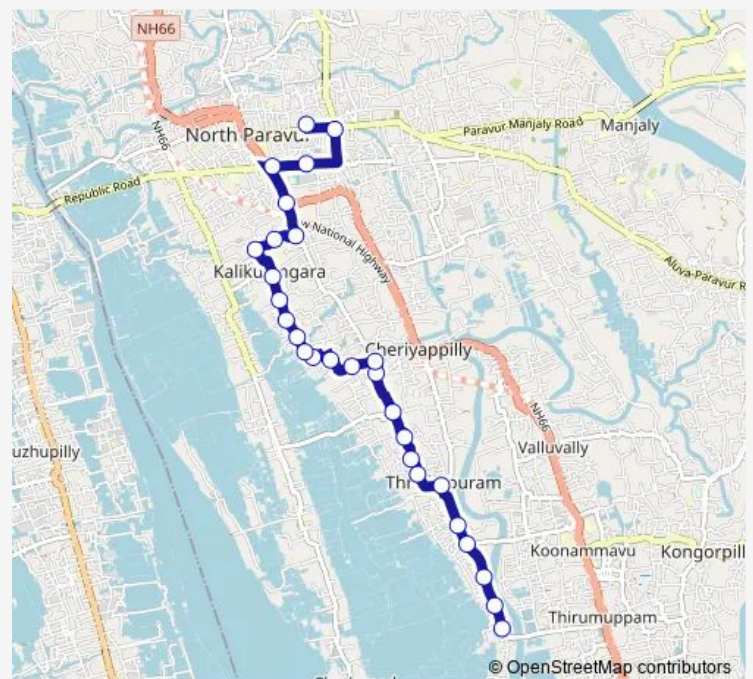

Thursday 06:00

Friday 06:00

Saturday 06:00

Sunday 06:00

Route info

Direction: Kottuvally south

Stops: 28

Trip Duration: 0 hour 27 min

Tuesday 06:00

Wednesday 06:00

Thursday 06:00

Friday 06:00

Saturday 06:00

Sunday 06:00

Route info

Direction: North Paravur