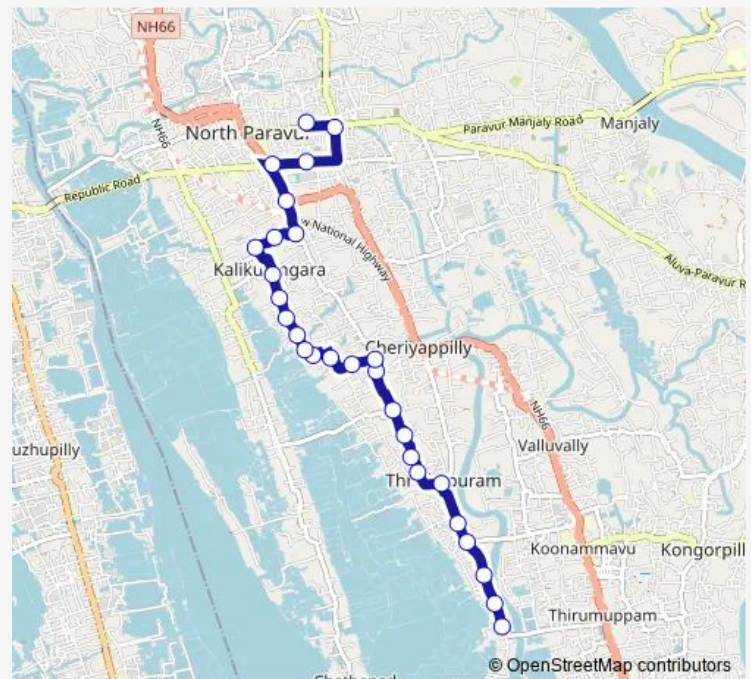

Thursday 06:00

Friday 06:00

Saturday 06:00

Sunday 06:00

Route info

Direction: Kottuvally south

Stops: 28

Trip Duration: 0 hour 27 min

Tuesday 06:00

Wednesday 06:00

Thursday 06:00

Friday 06:00

Saturday 06:00

Sunday 06:00

Route info

Direction: North Paravur