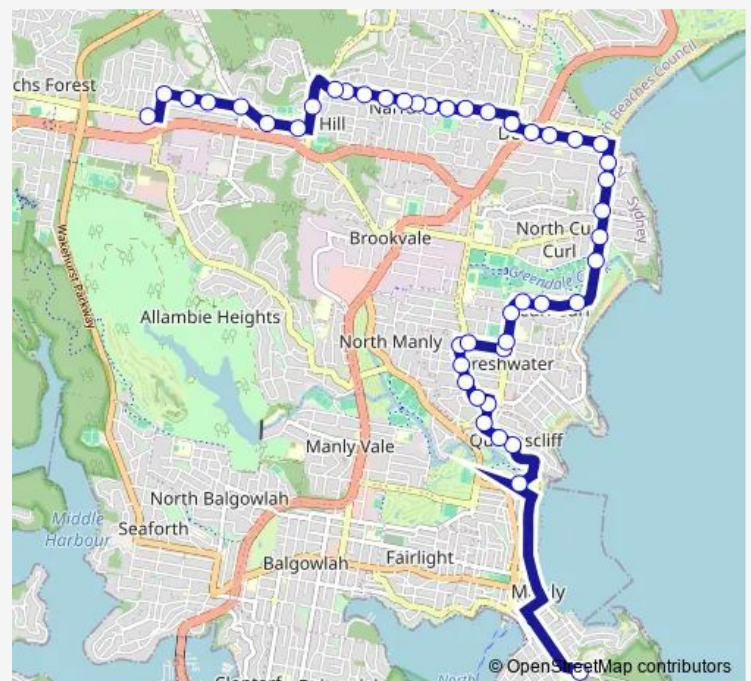

Wyuna Av At Oliver St

Oliver St At Wyadra Av

Oliver St At Brighton St

Bennett St After Oliver St

Adams St At Park St

Adams St After Lalchere St

Griffin Rd At Abbott Rd

Griffin Rd At Pitt Rd

Griffin Rd After Headland Rd

Griffin Rd At Boronia St

### Route schedule

St Pauls College, Darley Rd — Frenchs Forest Rd Opp Inverness Av

Monday	15:30
Tuesday	15:30
Wednesday	15:30
Thursday	15:30
Friday	15:30
Saturday	—
Sunday	—

### Route info

Direction: St Pauls College, Darley Rd

Stops: 45

Trip Duration: 0 hour 50 min

690n — St. Pauls High, Manly to Narraweena

The Strand After Pacific Pde

Howard Av After The Strand

Howard Av At Avon Rd