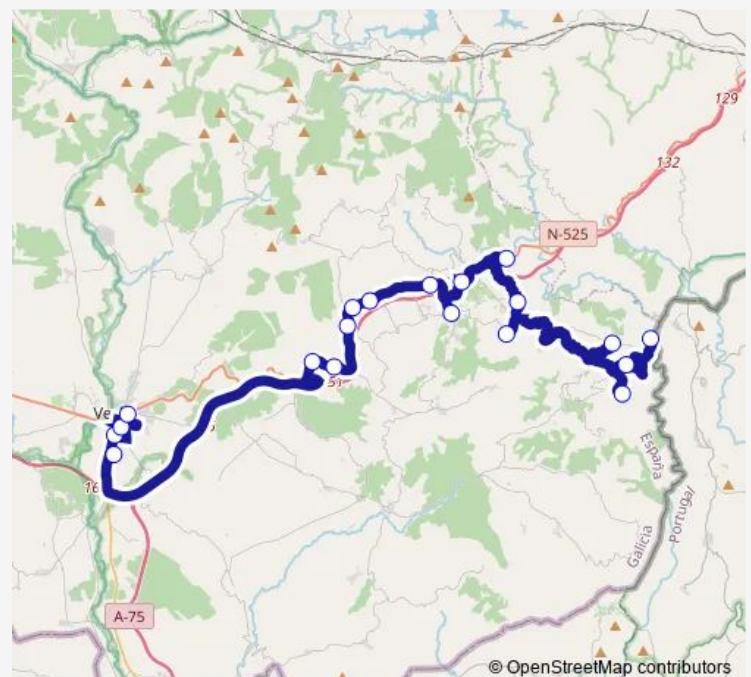

Saturday —

Sunday —

Route info

Direction: Veiga DO Seixo

Stops: 19

Trip Duration: 1 hour 14 min

© OpenStreetMap contributors

■ XG614012 — Veiga do Seixo-Verín E.A.