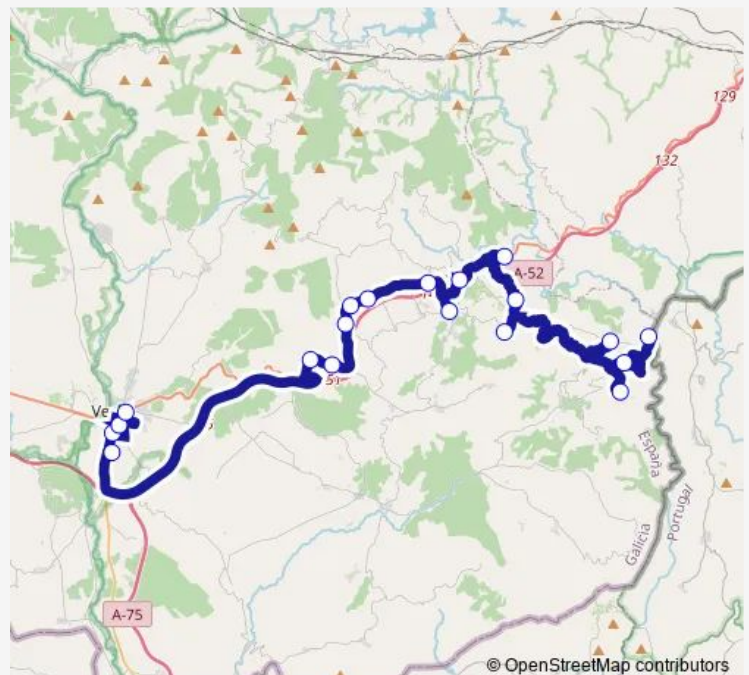

### Route schedule

Veiga DO Seixo — Verín E.A.

Monday 07:35

Tuesday 07:35

Wednesday 07:35

Thursday 07:35

Friday 07:35

Saturday —

### Route info

Direction: Veiga DO Seixo

Stops: 19

Trip Duration: 1 hour 14 min

© OpenStreetMap contributors

■ Xg614012 — Veiga do Seixo-Verín E.A.

BusMaps

Xg614012 Bus time schedules and route maps are available in an offline PDF at [busmaps.com](https://busmaps.com). Use the [busmaps.com](https://busmaps.com) website to see live bus times, train schedule or subway schedule, and step-by-step directions for all public transit in Rios