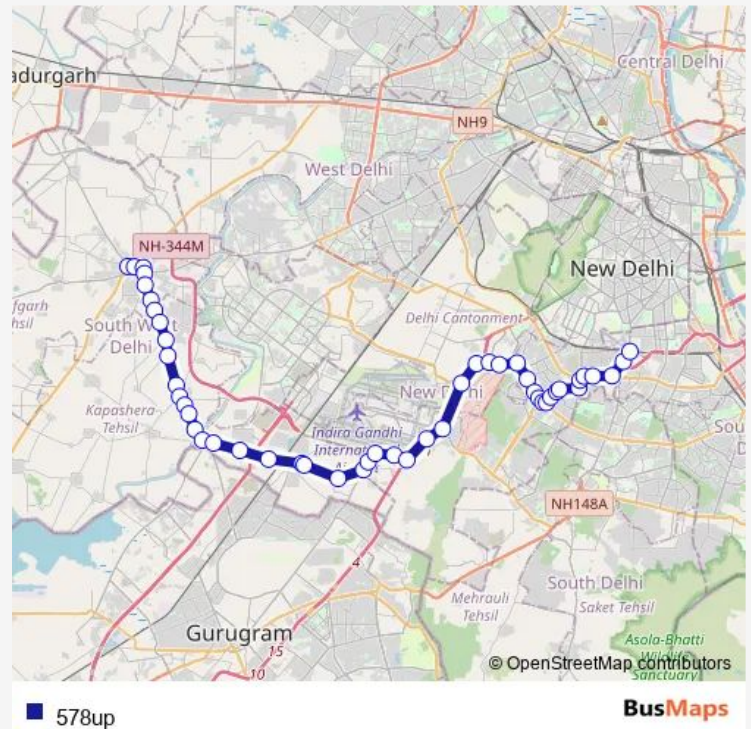

Bijwasan Railway Station

Shri Golok Dham Bijwasan School

Palam Vihar More

Route schedule

Najafgarh Terminal — Safdurjung Terminal

Monday 05:00-21:42

Tuesday 05:00-21:42

Wednesday 05:00-21:42

Thursday 05:00-21:42

Friday 05:00-21:42

Saturday 05:00-21:42

Sunday 05:00-21:42

Route info

Direction: Najafgarh Terminal

Stops: 49

Trip Duration: 2 hour 15 min