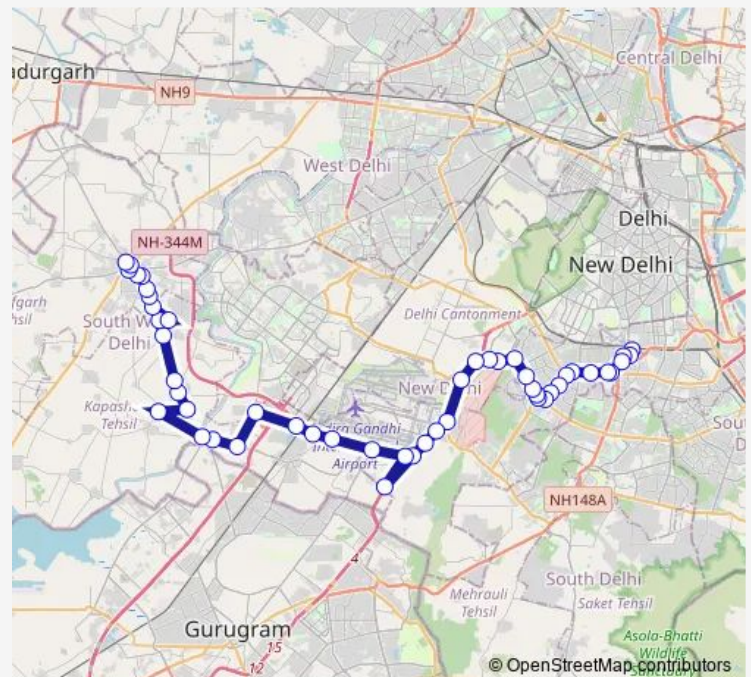

### Route schedule

Safdarjung Terminal — Najafgarh Terminal

Monday 09:02-20:24

Tuesday 09:02-20:24

Wednesday 09:02-20:24

Thursday 09:02-20:24

Friday 09:02-20:24

Saturday 09:02-20:24

Sunday 09:02-20:24

### Route info

Direction: Safdarjung Terminal

Stops: 50

Trip Duration: 2 hour 29 min

■ 578up

Mahipalpur Extn.

Mahipal Pur

Rang Puri