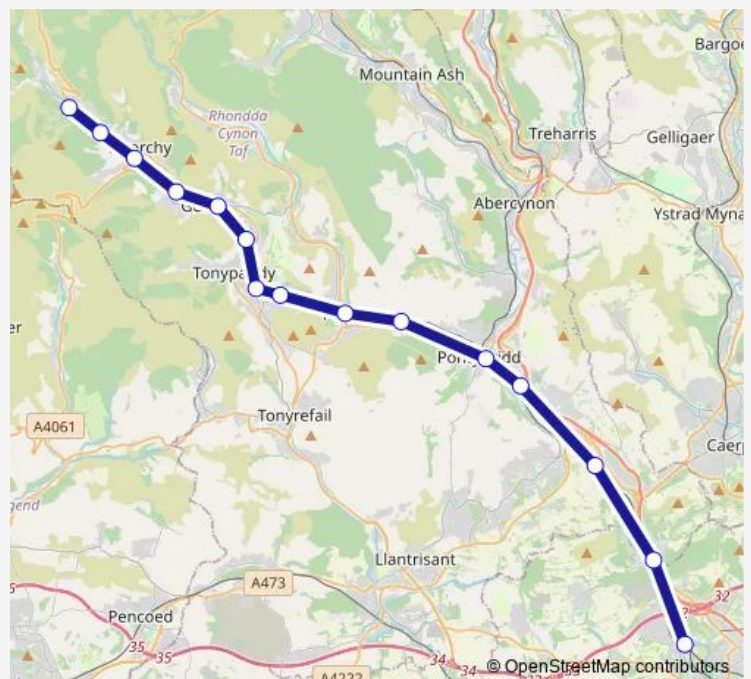

Rail Replacement Bus Service Aw:Rdr->Trb AW replacement bus service from RDR to Trb

[Go to website](#)

Direction

Radyr — Treherbert

15 stops

[Open route schedule](#)

- Radyr
- Taffs Well
- Treforest Estate
- Treforest
- Pontypridd
- Trehafof
- Porth
- Dinas (Rhondda)
- Tonypandy
- Llwynypia
- Ystrad Rhondda
- Ton Pentre
- Treorchy
- Ynyswen
- Treherbert

Route schedule

Radyr — Treherbert

Monday	20:24-22:24
Tuesday	20:24-22:24
Wednesday	20:24-22:24
Thursday	20:24-22:24
Friday	—
Saturday	—
Sunday	10:16-22:31

Route info

Direction: Radyr

Stops: 15

Trip Duration: 1 hour 25 min

■ Aw:Rdr->Trb — AW replacement bus service from RDR to Trb **BusMaps**

Aw:Rdr->Trb Rail Replacement Bus Service time schedules and route maps are available in an offline PDF at busmaps.com. Use the busmaps.com website to see live bus times, train schedule or subway schedule, and step-by-step directions for all public transit in Clydach Vale