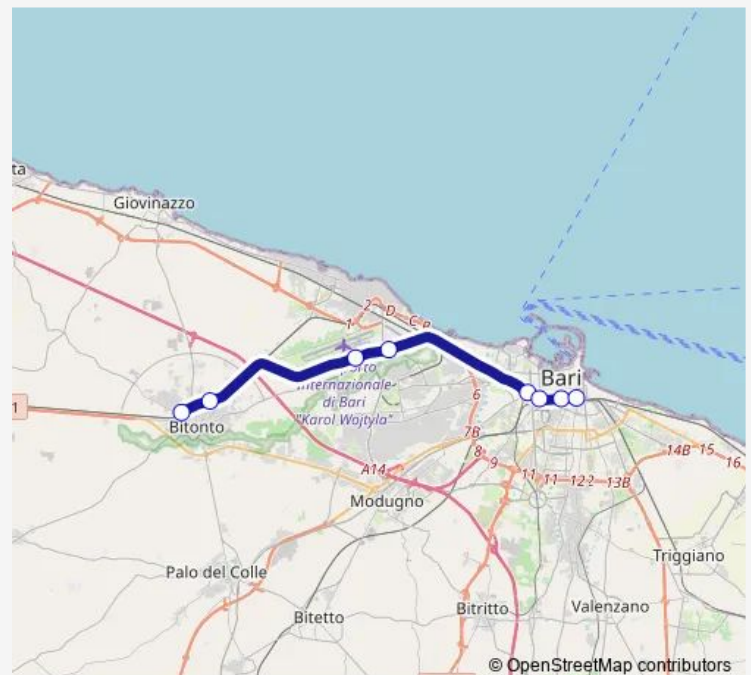

Metro FM2 Bari Aeroporto Karol Wojtyla Bitonto[Go to website](#)**Direction**

Bitonto C.le — Bari C.le Fnb

8 stops

[Open route schedule](#)

Bitonto C.le

Bitonto SS Medici

Bari Aeroporto Karol Wojtyla

Bari Viale Europa

Bari F. Crispi

Bari Brigata Bari

Bari Quintino Sella

Bari C.le Fnb

Route schedule

Bitonto C.le — Bari C.le Fnb

Monday 05:53-23:08

Tuesday 05:53-23:08

Wednesday 05:53-23:08

Thursday 05:53-23:08

Friday 05:53-23:08

Saturday 05:53-23:08

Sunday 05:53-23:08

Route info

Direction: Bitonto C.le

Stops: 8

Trip Duration: 0 hour 32 min

Direction

Bari C.le Fnb — Bitonto C.le

8 stops

[Open route schedule](#)

Bari C.le Fnb

Bari Quintino Sella

Bari Brigata Bari