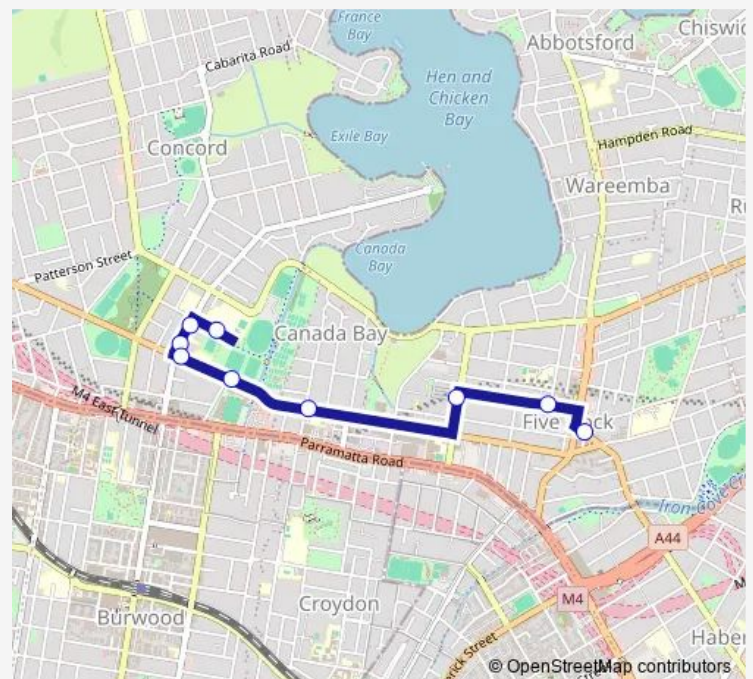

School Bus 656s Concord High School to Five Dock Shops

[Go to website](#)

Direction

Concord High School, Stanley St — Ramsay Rd After First Av

9 stops

[Open route schedule](#)

Concord High School, Stanley St

Burwood Rd At Stanley St

Concord Private Hospital, Burwood Rd

Concord Community Centre, Gipps St

Gipps St Opp Concord Oval

Queens Rd At Walker St

Harris Rd Opp Garfield St

Garfield St At West St

Ramsay Rd After First Av

Route schedule

Concord High School, Stanley St — Ramsay Rd After First Av

Monday	15:05
Tuesday	15:05
Wednesday	15:05
Thursday	15:05
Friday	—
Saturday	—
Sunday	—

Route info

Direction: Concord High School, Stanley St

Stops: 9

Trip Duration: 0 hour 11 min

656s — Concord High School to Five Dock Shops

656s School Bus time schedules and route maps are available in an offline PDF at busmaps.com. Use the busmaps.com website to see live bus times, train schedule or subway schedule, and step-by-step directions for all public transit in Sydney