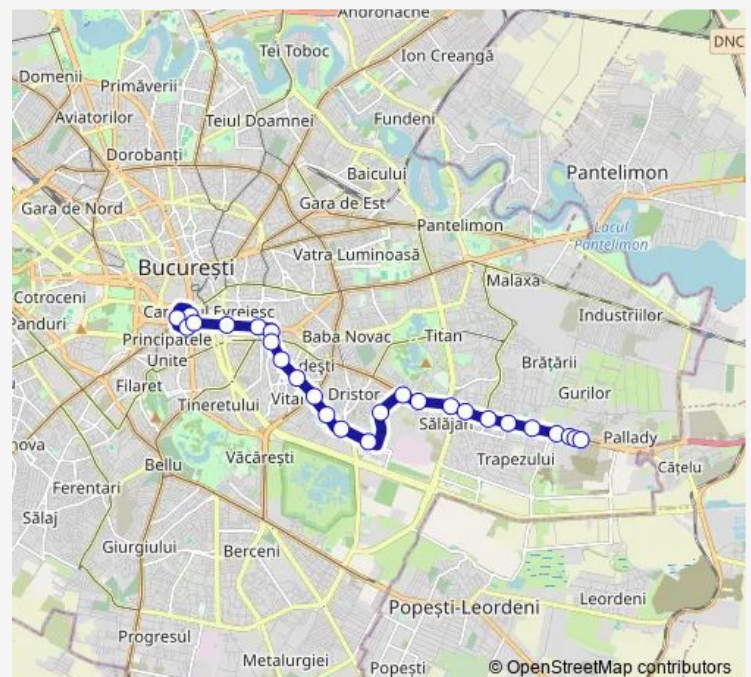

Saturday 00:00-23:30

Sunday 00:00-23:30

Route info

Direction: Piata Unirii 4

Stops: 26

Trip Duration: 0 hour 28 min

I.O.R. 2

Stirom

Policolor

Metrou Nicolae Teclu

Metrou Nicolae Teclu

Direction

Metrou Nicolae Teclu — Piata Unirii 4

29 stops

[Open route schedule](#)

Metrou Nicolae Teclu