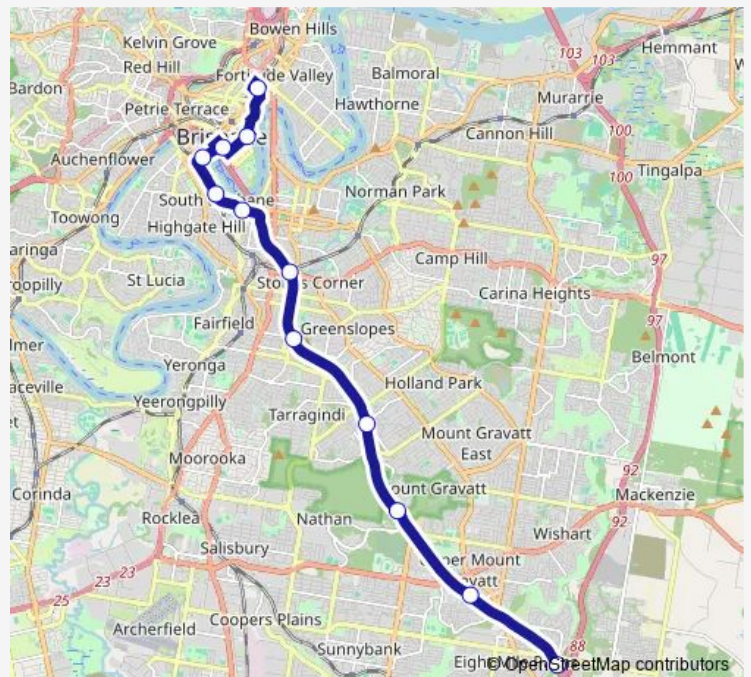

**Bus N111 Valley - Eight Mile Plains Nightlink**

[Go to website](#)

**Direction**

Wickham Street Stop 225 near Little St — Eight Mile Plains station, platform 2

12 stops

[Open route schedule](#)

Wickham Street Stop 225 near Little St

Charlotte Street Stop 90 near Market St

George Street Stop 116

Cultural Centre station, platform 2

South Bank busway station, platform 2

Mater Hill station, platform 2

Buranda busway, platform 2

Greenslopes station, platform 2

Holland Park West station, platform 2

Griffith University station, platform 2

Upper Mt Gravatt station, platform 2

Eight Mile Plains station, platform 2

**Route schedule**

Wickham Street Stop 225 near Little St — Eight Mile Plains station, platform 2

Monday	—
Tuesday	—
Wednesday	—
Thursday	—
Friday	—
Saturday	01:13-05:13
Sunday	01:13-05:13

**Route info**

Direction: Wickham Street Stop 225 near Little St

Stops: 12

Trip Duration: 0 hour 29 min

N111 — Valley - Eight Mile Plains Nightlink