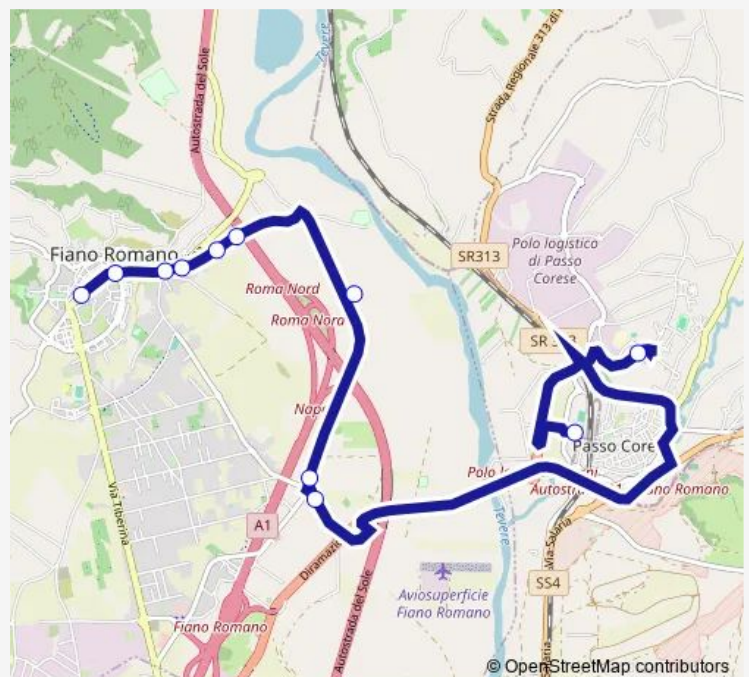

Fiano | Via Tiberina Via Rodari # f10580

Fiano | Piazza dell'Unità # f10037

Fiano | Via Tevere Via Tiberina # f10038

Fiano | Via del Tevere, 30 # f10039

Fiano | Via del Tevere, 40 # f10040

Fiano Romano VIA Procoio # 2543

Fiano | Via Procoio Via S. Sebastiano # f000098

Fiano | Via Procoio Via S. Sebastiano # f10042

Fara Sabina | Viale Gioventù (Licei) # f10017

Montelibretti | Stazione FS # f9958

Route schedule

Fiano | Via Tiberina Via Morandi # f10036 — Montelibretti | Stazione FS # f9958

Monday 07:40

Tuesday 07:40

Wednesday 07:40

Thursday 07:40

Friday 07:40

Saturday —

Sunday —

Route info

Direction: Fiano | Via Tiberina Via Morandi # f10036

Stops: 11

Trip Duration: 0 hour 23 min

Fiano Romano - Passo Corese # Pm720a

Bus time schedules and route maps are available in an offline PDF at [busmaps.com](https://busmaps.com). Use the [busmaps.com](https://busmaps.com) website to see live bus times, train schedule or subway schedule, and step-by-step directions for all public transit in Fiano Romano