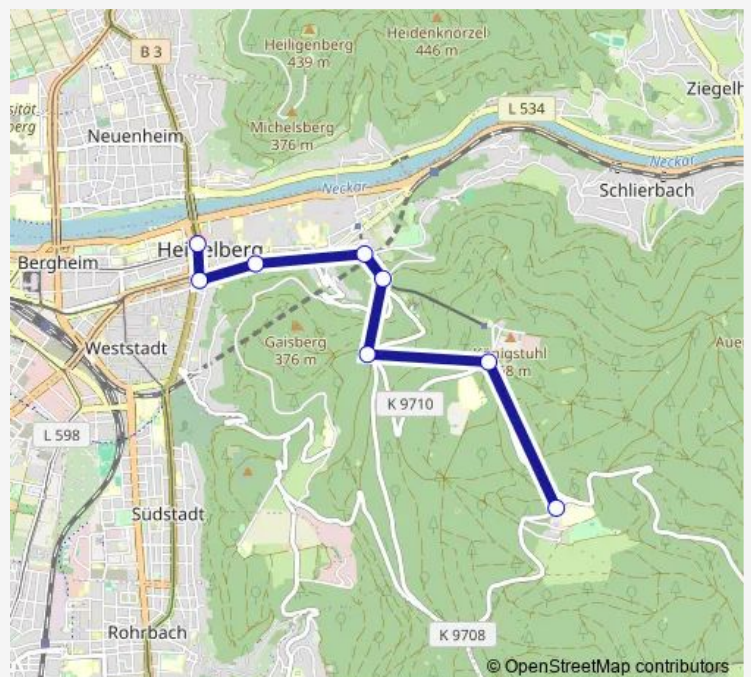

Bus 30E Schlierbach Hits - Universitätsplatz - Max-Planck-Institut für Astronomie

[Go to website](#)**Direction**

Bismarckplatz — Kohlhof Fachklinik

8 stops

[Open route schedule](#)

Bismarckplatz

Gaisbergstraße

Friedrich-Ebert-Platz

HD Schloss

Molkenkur

Blockhaus

Sternwarte

Kohlhof Fachklinik

Route schedule

Bismarckplatz — Kohlhof Fachklinik

Monday	13:18
Tuesday	13:18
Wednesday	13:18
Thursday	13:18
Friday	13:18
Saturday	—
Sunday	—

Route info

Direction: Bismarckplatz

Stops: 8

Trip Duration: 0 hour 17 min

30E Bus time schedules and route maps are available in an offline PDF at busmaps.com. Use the busmaps.com website to see live bus times, train schedule or subway schedule, and step-by-step directions for all public transit in Heidelberg