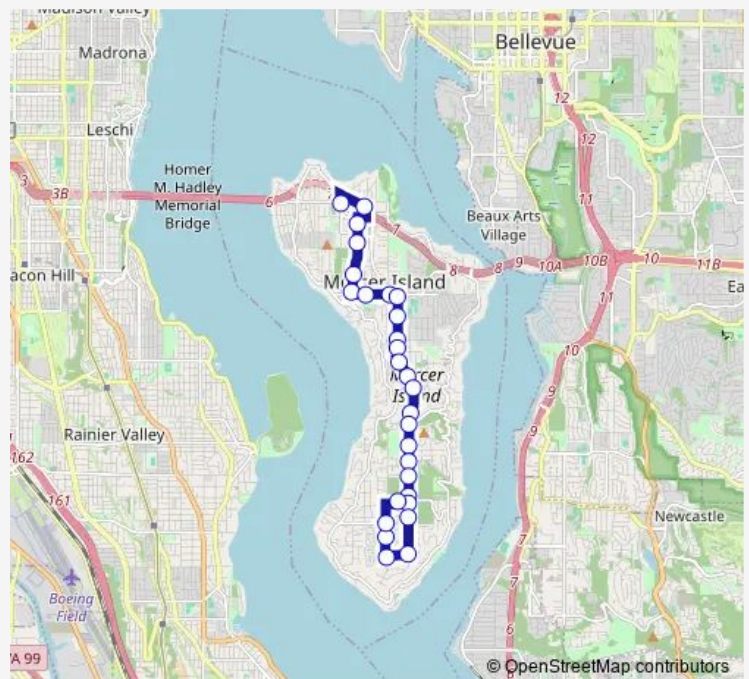

Island Crest Way & SE 61st St

Island Crest Way & SE 63rd St

Island Crest Way & SE 68th St

Route schedule

76th Ave SE & SE 24th St — Mercer Village Shopping Center & SE 68th St

Monday 06:22-19:02

Tuesday 06:22-19:02

Wednesday —

Thursday 06:22-19:02

Friday 06:22-19:02

Saturday 09:30-18:30

Sunday —

Route info

Direction: 76th Ave SE & SE 24th St

Stops: 28

Trip Duration: 0 hour 19 min

204

Island Crest Way & SE 68th St

Island Crest Way & SE 71st St

Island Crest Way & SE 78th St

SE 78th St & 84th Ave Se

84th Ave SE & SE 72nd St

84th Ave SE & SE 72nd St

Mercer Village Shopping Center & SE 68th St

Direction

Mercer Village Shopping Center & SE 68th St — 76th Ave SE & SE 24th St

22 stops

[Open route schedule](#)

Mercer Village Shopping Center & SE 68th St

SE 68th St & Island Crest Way