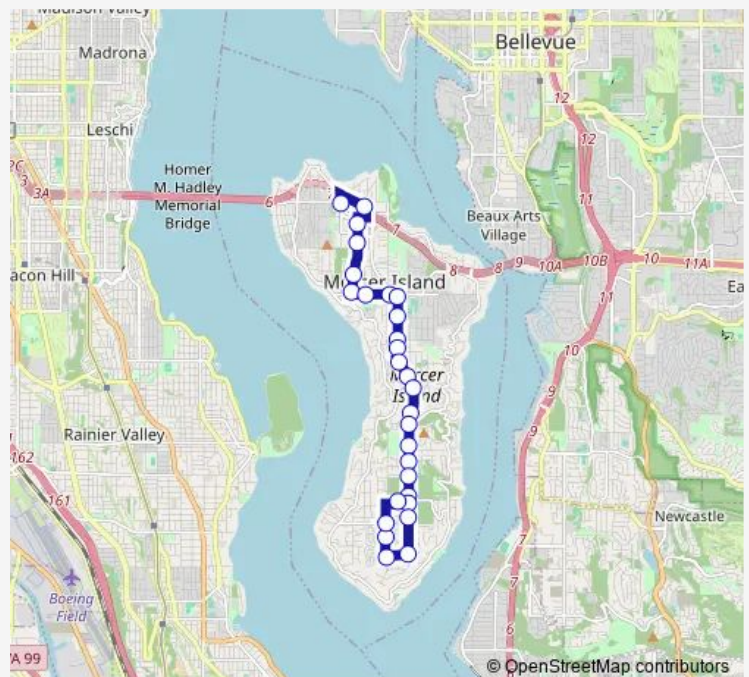

### Direction

76th Ave SE & SE 24th St — Mercer Village Shopping Center & SE 68th St

28 stops

[Open route schedule](#)

76th Ave SE & SE 24th St

N Mercer Way & 80th Ave SE - Bay 2

78th Ave SE & SE 28th St

78th Ave SE & SE 32nd St

Island Crest Way & SE 63rd St

Island Crest Way & SE 68th St

### Route schedule

76th Ave SE & SE 24th St — Mercer Village Shopping Center & SE 68th St

Monday 06:22-19:02

Tuesday 06:22-19:02

Wednesday —

Thursday 06:22-19:02

Friday 06:22-19:02

Saturday 09:30-18:30

### Route info

Direction: 76th Ave SE & SE 24th St

Stops: 28

Trip Duration: 0 hour 19 min

204

Island Crest Way & SE 68th St

Island Crest Way & SE 71st St

Island Crest Way & SE 78th St