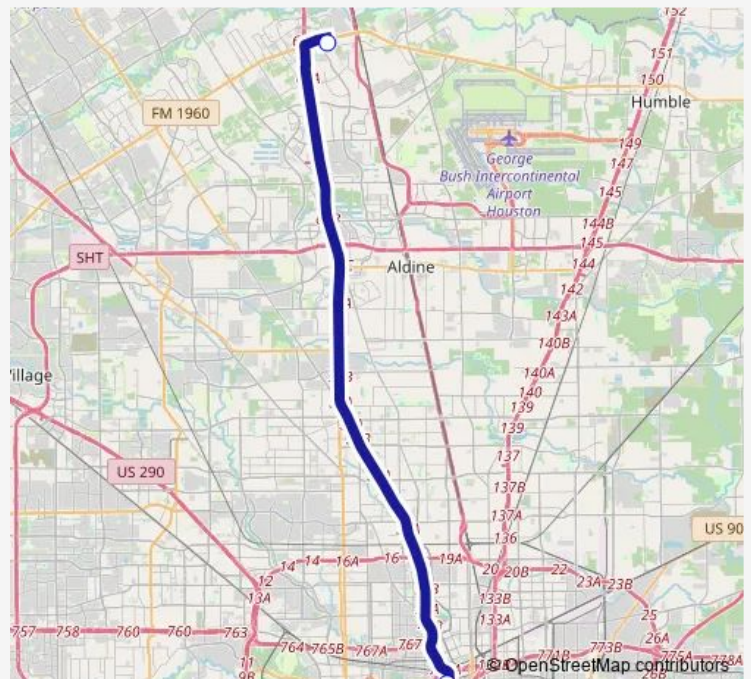

### Direction

St Joseph Pkwy @ Smith St — Spring Park & Ride

2 stops

[Open route schedule](#)

St Joseph Pkwy @ Smith St

Spring Park & Ride

### Route schedule

St Joseph Pkwy @ Smith St — Spring Park & Ride

Monday 05:16-08:04

Tuesday 05:16-08:04

Wednesday 05:16-08:04

Thursday 05:16-08:04

Friday 05:16-08:04

Saturday —

### Route info

Direction: St Joseph Pkwy @ Smith St

Stops: 2

Trip Duration: 0 hour 28 min

204 — Spring P&R

**Direction**

Spring Park &amp; Ride — Jefferson St @ Smith St

2 stops

## Route info

Direction: Spring Park &amp; Ride

Stops: 2

Trip Duration: 0 hour 30 min

**Direction**

Jefferson St @ Smith St — Spring Park &amp; Ride

10 stops

[Open route schedule](#)