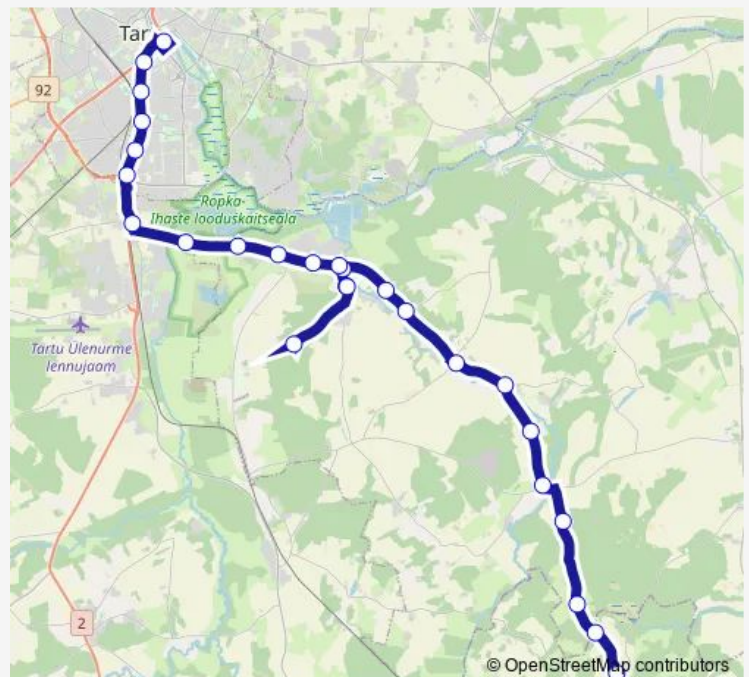

Saturday 10:05

Sunday —

Route info

Direction: Lootvina

Stops: 27

Trip Duration: 0 hour 50 min

204 — Lootvina - Roiu - Tuigo kalmistu - Tartu

BusMaps

Postimaja

Aianduse

Rahu

Kastani

Riiamäe

Tartu bussijaam

204 Bus time schedules and route maps are available in an offline PDF at busmaps.com. Use the busmaps.com website to see live bus times, train schedule or subway schedule, and step-by-step directions for all public transit in Kurepalu