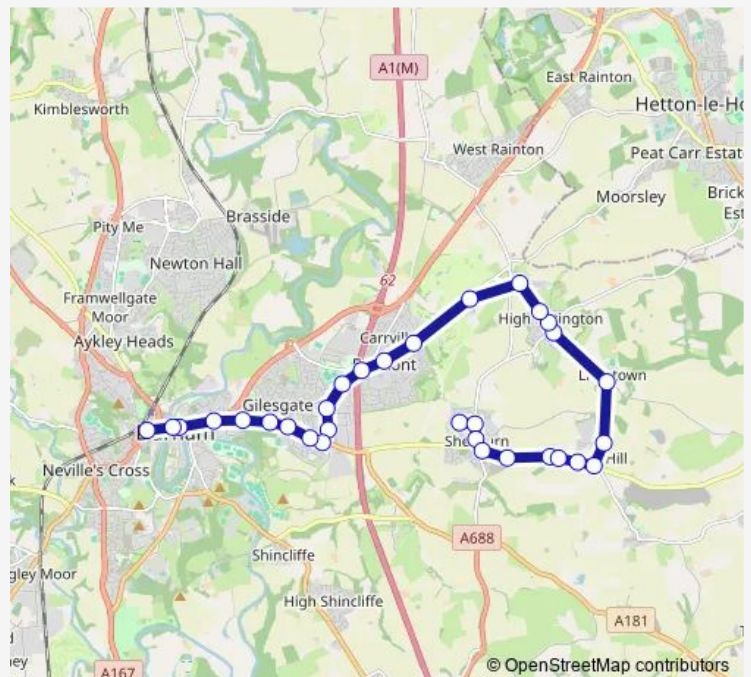

### Route schedule

Bus Station Stand E — Gray Avenue

Monday 09:29-17:42

Tuesday 09:29-17:42

Wednesday 09:29-17:42

Thursday 09:29-17:42

Friday 09:29-17:42

Saturday 09:29-19:42

### Route info

Direction: Bus Station Stand E

Stops: 23

Trip Duration: 0 hour 27 min

204 — Durham - Durham

Park House

Gray Avenue

## Direction

Gray Avenue — Bus Station Stand E

31 stops

[Open route schedule](#)

Gray Avenue

Park House

Aged Miners

Crossroads

## Route info

Direction: Gray Avenue

Stops: 31

Trip Duration: 0 hour 32 min

Sherburn Road

Magdalene Street

The Chains - Woodman

Claypath Millennium Place