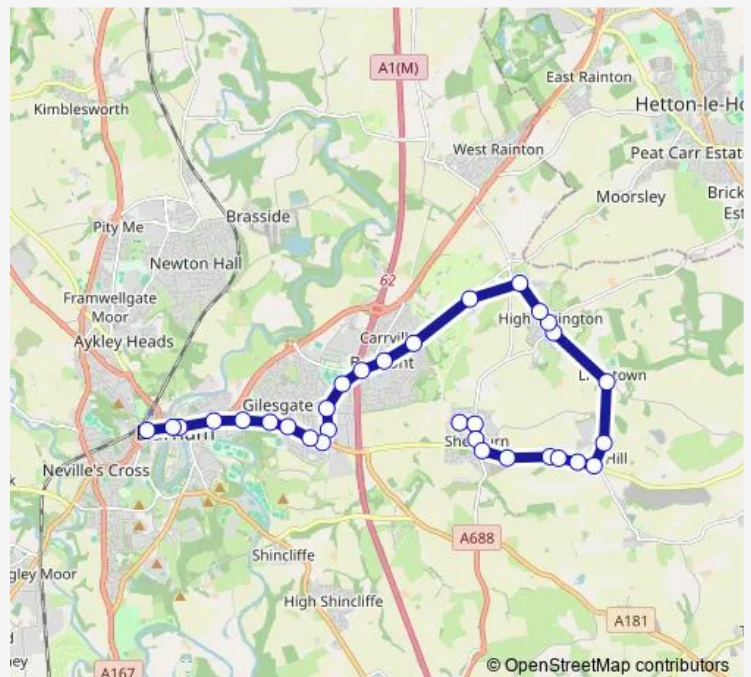

Hallgarth View

School

Hallgarth Manor Hotel

Route schedule

Bus Station Stand E — Gray Avenue

Monday 09:29-17:42

Tuesday 09:29-17:42

Wednesday 09:29-17:42

Thursday 09:29-17:42

Friday 09:29-17:42

Saturday 09:29-19:42

Sunday —

Route info

Direction: Bus Station Stand E

Stops: 23

Trip Duration: 0 hour 25 min

204 — Durham - Durham

BusMaps

Park House

Gray Avenue

Direction

Gray Avenue — Bus Station Stand E

31 stops

[Open route schedule](#)

Saturday 06:46-20:04

Sunday —

Route info

Direction: Gray Avenue

Stops: 31

Trip Duration: 0 hour 32 min

Sherburn Road

Magdalene Street