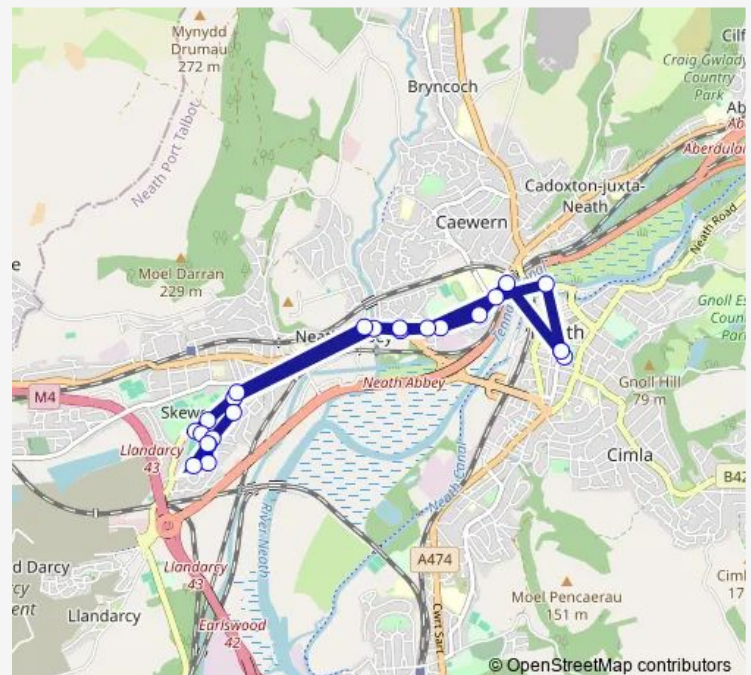

### Route schedule

Neath Bus Station Stand 9 — Neath Bus Station Stand 9

Monday 08:00-16:55

Tuesday 08:00-16:55

Wednesday 08:00-16:55

Thursday 08:00-16:55

Friday 08:00-16:55

Saturday —

### Route info

Direction: Neath Bus Station Stand 9

Stops: 24

Trip Duration: 0 hour 26 min

204 — Neath - Parc Wern

Neath Port Talbot College

Morrisons

Neath Bus Station Stand 9