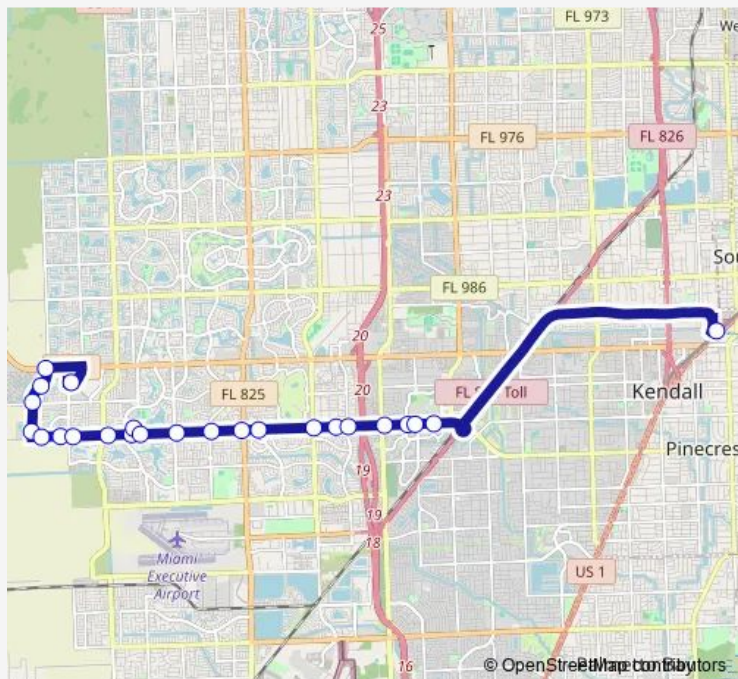

SW 91st ST @ SW 162nd Ave

Route schedule

Dadeland North BAY 3 — SW 91st ST @ SW 162nd Ave

Monday 06:32-08:56

Tuesday 06:32-08:56

Wednesday 06:32-08:56

Thursday 06:32-08:56

Friday 06:32-08:56

Saturday —

Sunday —

Route info

Direction: Dadeland North BAY 3

Stops: 19

Trip Duration: 0 hour 34 min

204 — Hammocks-Dadeland North VIA 104 St

Direction

Dadeland North BAY 3 — SW 91st ST @ SW 162nd Ave

22 stops

[Open route schedule](#)

Dadeland North BAY 3

SW 104 ST & SW 108 Av

SW 104 ST @ SW 109 Ct

SW 104 ST @ SW 113 Pl

SW 104 ST @ SW 117 Av

Saturday —

Sunday —

Route info

Direction: Dadeland North BAY 3

Stops: 22

Trip Duration: 0 hour 39 min

Direction

SW 91st ST @ SW 162nd Ave — Dadeland North BAY 3