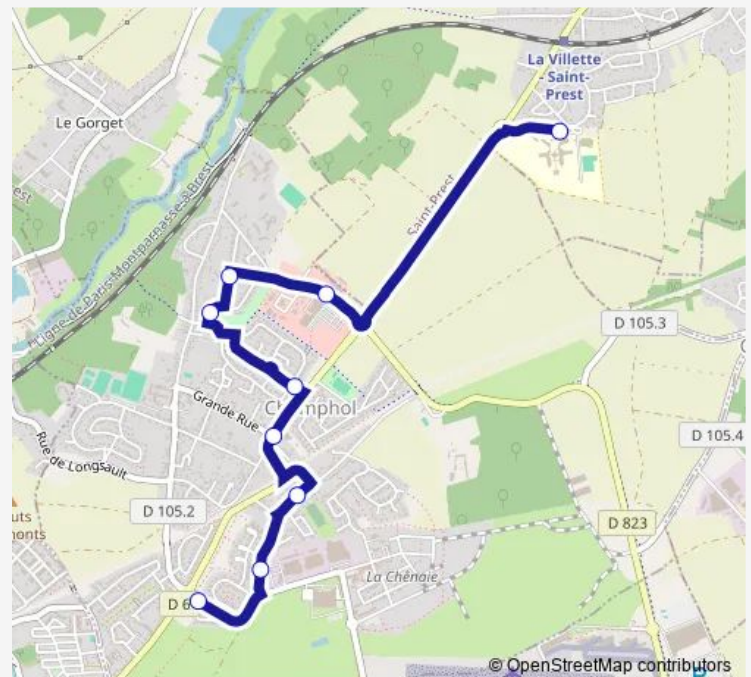

Bus 204 Champhol - College Soutine

[Go to website](#)

Direction

Croix Brisée — Collège Soutine

9 stops

[Open route schedule](#)

Croix Brisée

Croix Jouvét

Eglise Champhol

Grande Rue

La Moufle

Rougerons

Frichalliers

Supermarché

Collège Soutine

Route schedule

Croix Brisée — Collège Soutine

Monday 08:08-08:11

Tuesday 08:08-08:11

Wednesday 08:08-08:11

Thursday 08:08-08:11

Friday 08:08-08:11

Saturday —

Sunday —

Route info

Direction: Croix Brisée

Stops: 9

Trip Duration: 0 hour 16 min