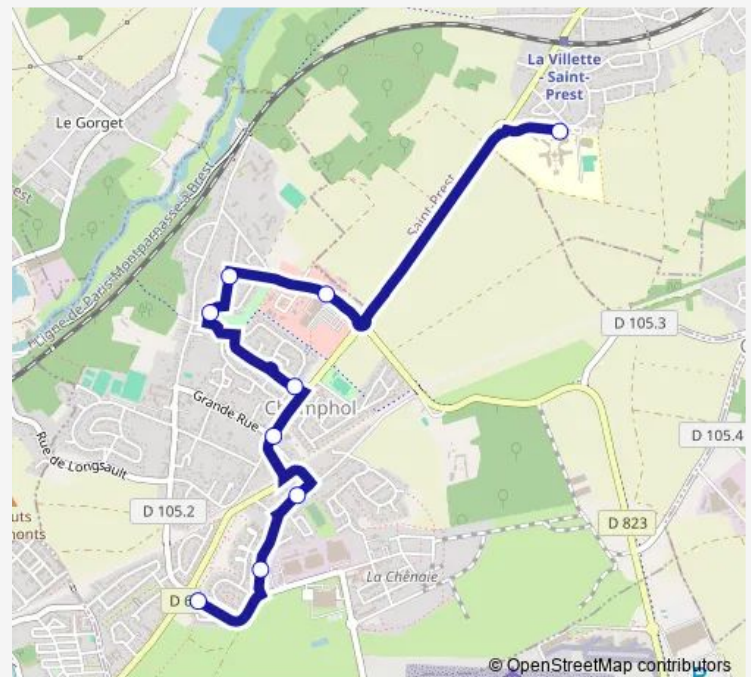

Bus 204 Champhol - College Soutine

[Go to website](#)

Direction

Croix Brisée — Collège Soutine

9 stops

[Open route schedule](#)

Croix Brisée

Croix Juvet

Eglise Champhol

Grande Rue

La Moufle

Rougerons

Frichalliers

Supermarché

Collège Soutine

Route schedule

Croix Brisée — Collège Soutine

Monday 08:08-08:11

Tuesday 08:08-08:11

Wednesday 08:08-08:11

Thursday 08:08-08:11

Friday 08:08-08:11

Saturday —

Sunday —

Route info

Direction: Croix Brisée

Stops: 9

Trip Duration: 0 hour 16 min