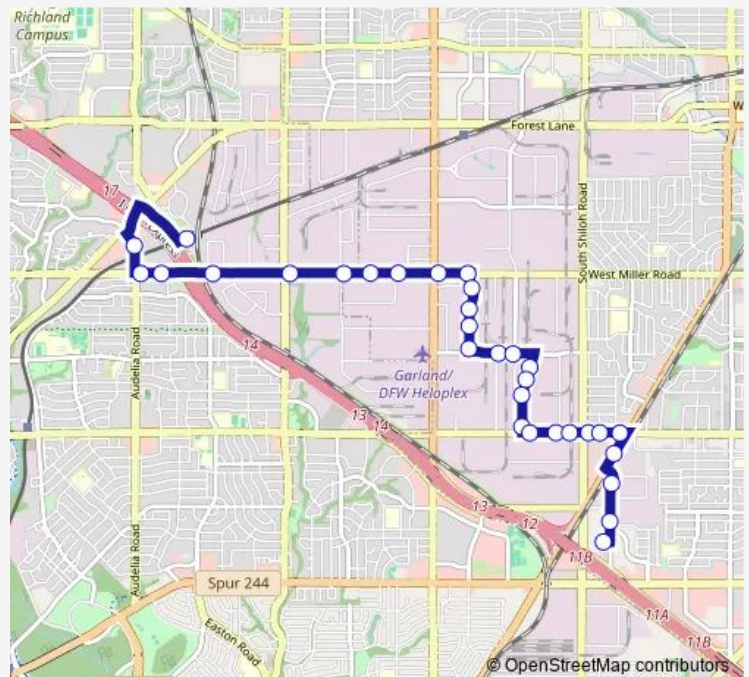

National @ National CIR - S - Mb

National @ National CIR - S - Fs

National @ Kingsley - S - Mb

Route schedule

LBJ / Skillman Station — South Garland Tc

Monday	05:00-00:20 ⁺¹
Tuesday	05:00-00:20 ⁺¹
Wednesday	05:00-00:20 ⁺¹
Thursday	05:00-00:20 ⁺¹
Friday	05:00-00:20 ⁺¹
Saturday	04:30-00:30 ⁺¹
Sunday	04:30-00:30 ⁺¹

Route info

Direction: LBJ / Skillman Station

Stops: 31

Trip Duration: 0 hour 23 min

204 — Miller

Kingsley @ National - E - Fs

Kingsley @ Market - E - Ns

Kingsley @ Shiloh - E - Mb

Miller @ Distribution - W - Ns

Miller @ Sanden - W - Mb

Miller @ Sanden - W - Ns

Miller @ Plano - W - Mb

Route schedule

South Garland Tc — LBJ / Skillman Station

Monday 05:00-24:00

Tuesday 05:00-24:00

Wednesday 05:00-24:00

Thursday 05:00-24:00

Friday 05:00-24:00

Saturday 05:00-24:00

Sunday 05:00-24:00

Route info

Direction: South Garland Tc

Stops: 28