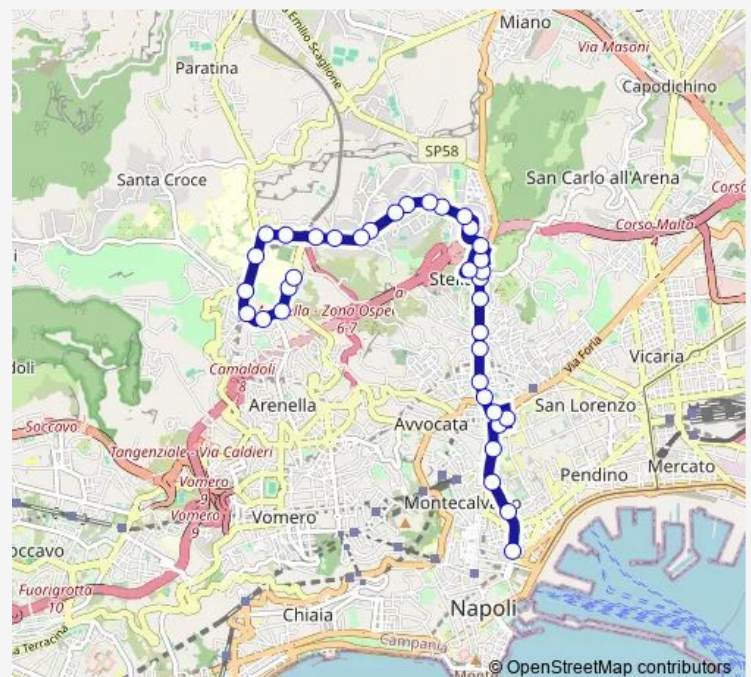

Thursday 05:05-23:10

Friday 05:05-23:10

Saturday 05:05-23:18

Sunday 05:15-22:40

Route info

Direction: Medina - Municipio

Stops: 36

Trip Duration: 0 hour 55 min