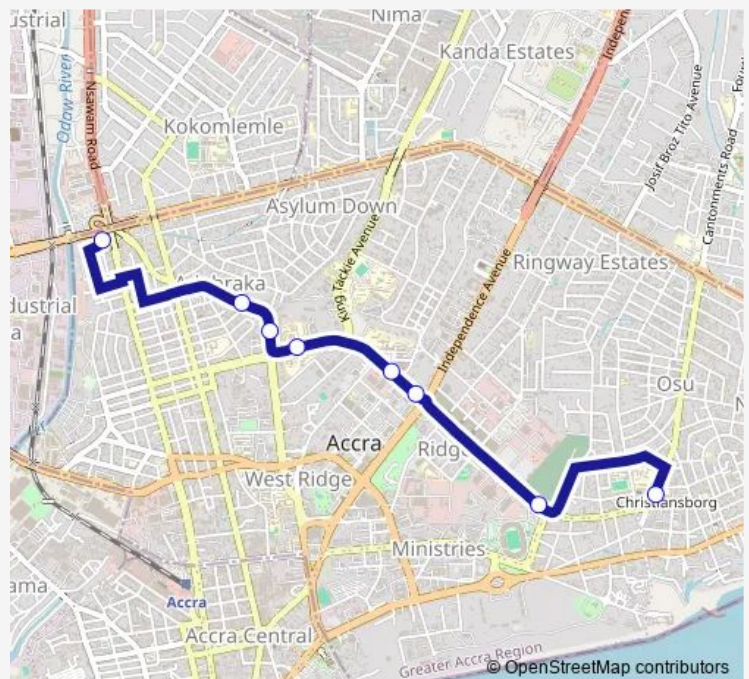

### Direction

Osu — Circle

8 stops

[Open route schedule](#)

Osu

Stadium

Roundabout Ridge

Ridge Hospital

### Route schedule

Osu — Circle

Monday 06:00

Tuesday 06:00

Wednesday 06:00

Thursday 06:00

Friday 06:00

Saturday 06:00

### Route info

Direction: Osu

Stops: 8

Trip Duration: 0 hour 21 min

204 — Osu Presby ↔ Circle

**Direction**

Circle — Osu

7 stops