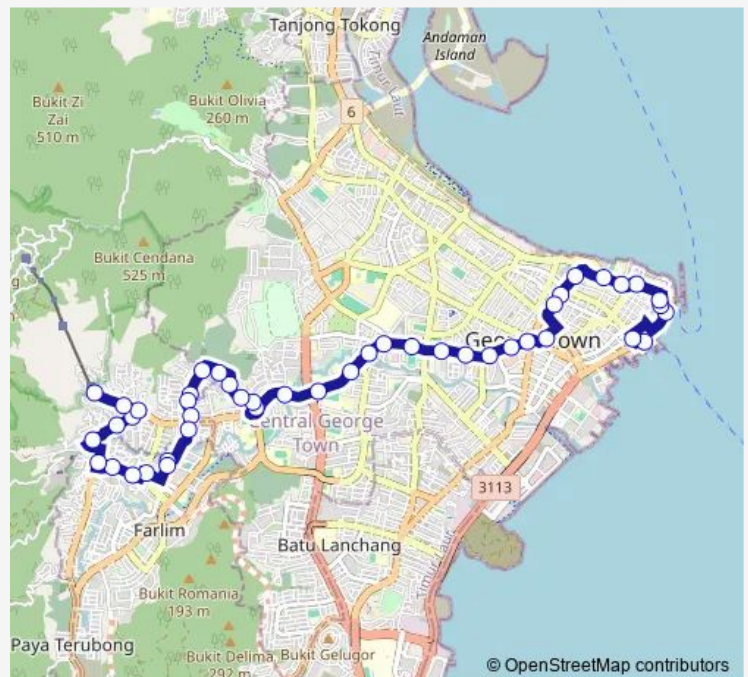

Thursday 05:30-21:50

Friday 05:30-22:00

Saturday 05:30-22:30

Sunday 05:30-22:30

Route info

Direction: Stesen Bukit Bendera

Stops: 41

Trip Duration: 0 hour 40 min

204

Dhoby Ghaut

Penjara P.Pinang(Hospital)

Padang Brown

Kampung Makam

Pasar Jalan Kuantan

Penang Times Square

Pasaraya Gama