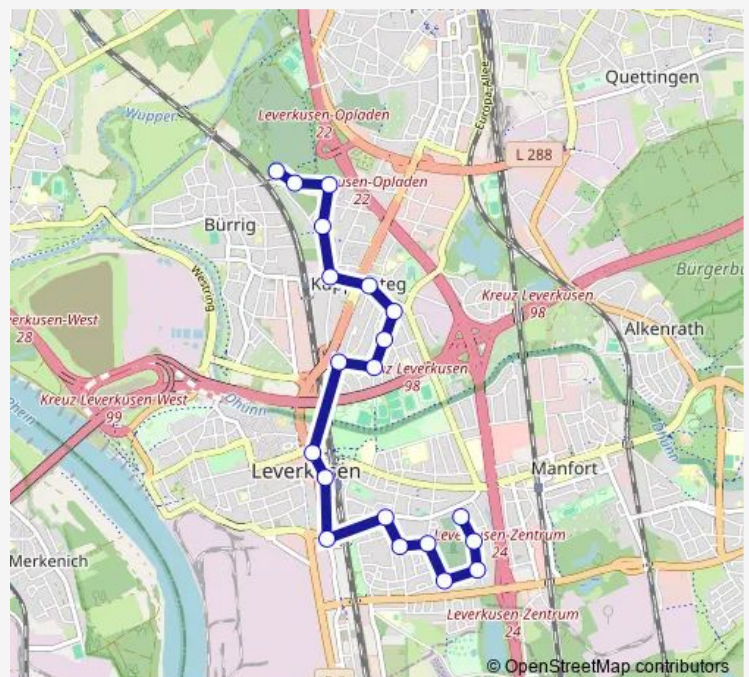

Route schedule

Leverkusen Bürrig Reuschenberg Friedhof — Leverkus
Manfort Stegerwaldstr.

Monday 05:53-20:23

Tuesday 07:23-20:23

Wednesday 10:23-19:23

Thursday 05:53-20:23

Friday 05:53-20:23

Saturday 07:23-20:23

Sunday 07:23-20:23

Route info

Direction: Leverkus
Bürrig Reuschenberg Friedhof

Stops: 16

Trip Duration: 0 hour 20 min

Direction

Leverkusen Manfort Stegerwaldstr. — Leverkusen Bürrig Reuschenberg Friedhof

20 stops

[Open route schedule](#)

Leverkusen Manfort Stegerwaldstr.

Leverkusen Manfort Legienstr.

Leverkusen Wiesdorf Heinrich-Heine-Str.

Leverkusen Manfort Karl-Krekeler Str.

Leverkusen Manfort Leipziger Str.

Leverkusen Wiesdorf Jenaer Str.

Sunday 07:44-20:44

Route info

Direction: Leverkusen Manfort Stegerwaldstr.

Stops: 20

Trip Duration: 0 hour 26 min

204 Bus time schedules and route maps are available in an offline PDF at busmaps.com. Use the busmaps.com website to see live bus times, train schedule or subway schedule, and step-by-step directions for all public transit in Leverkusen