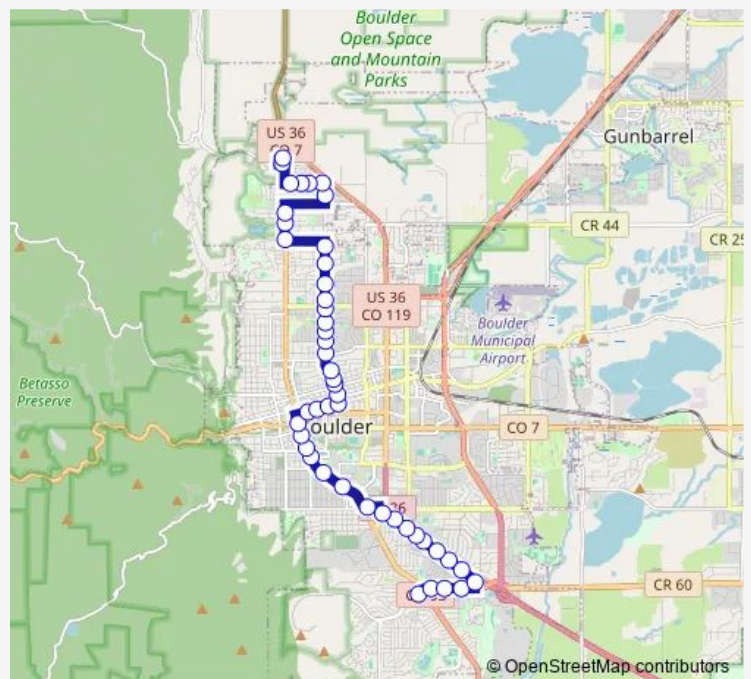

Moorhead Ave & 27th Way

Baseline Rd & Broadway

Broadway & Regent Dr

Broadway & Euclid Ave

Broadway & Pleasant St

Broadway & University Ave

Broadway & Marine St

Broadway & Canyon Blvd

Downtown Boulder Station Gate J

Route schedule

Table Mesa Dr & S Broadway — Front Range Ave & Broadway

Monday	06:22-20:41
Tuesday	06:22-20:41
Wednesday	06:22-20:41
Thursday	06:22-20:41
Friday	06:22-20:41
Saturday	07:55-20:55
Sunday	08:00-21:00

Route info

Direction: Table Mesa Dr & S Broadway

Stops: 47

Trip Duration: 0 hour 48 min

204 — Table Mesa / Moorhead / North 19th

Walnut St & 16th St

Walnut St & 18th St

Walnut St & 20th St

20th St & Pearl St

20th St & Pine St

20th St & Mapleton Ave

20th St & Mesa Dr

19th St & Cedar Ave

19th St & Elder Ave

19th St & Floral Dr

19th St & Glenwood Dr