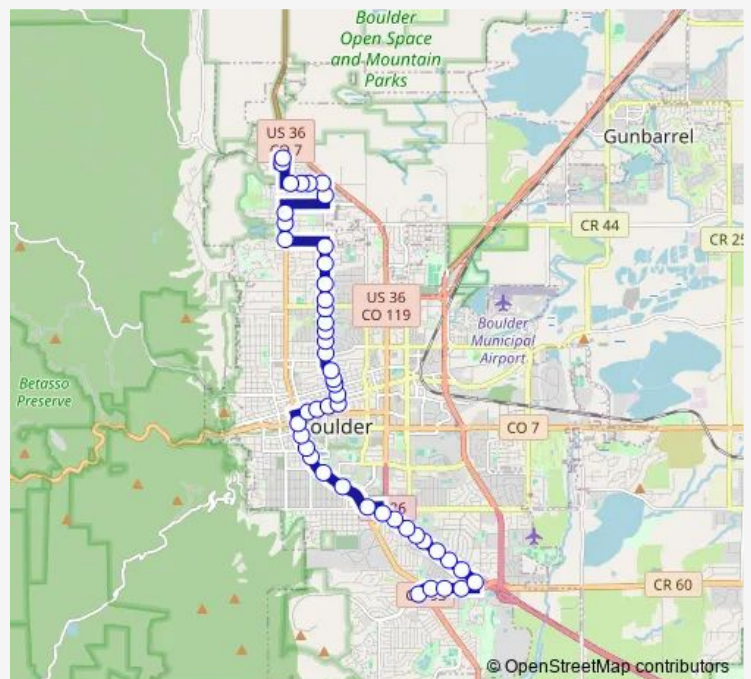

Moorhead Ave & 27th Way

Baseline Rd & Broadway

Broadway & Regent Dr

Broadway & Euclid Ave

Broadway & Pleasant St

Broadway & University Ave

Broadway & Marine St

Broadway & Canyon Blvd

Downtown Boulder Station Gate J

Route schedule

Table Mesa Dr & S Broadway — Front Range Ave & Broadway

Monday	06:22-20:41
Tuesday	06:22-20:41
Wednesday	06:22-20:41
Thursday	06:22-20:41
Friday	06:22-20:41
Saturday	07:55-20:55
Sunday	08:00-21:00

Route info

Direction: Table Mesa Dr & S Broadway

Stops: 47

Trip Duration: 0 hour 46 min

204 — Table Mesa / Moorhead / North 19th

Walnut St & 16th St

Walnut St & 18th St

Walnut St & 20th St

20th St & Pearl St

20th St & Pine St

20th St & Mapleton Ave

20th St & Mesa Dr

19th St & Cedar Ave

19th St & Elder Ave

19th St & Floral Dr

19th St & Glenwood Dr