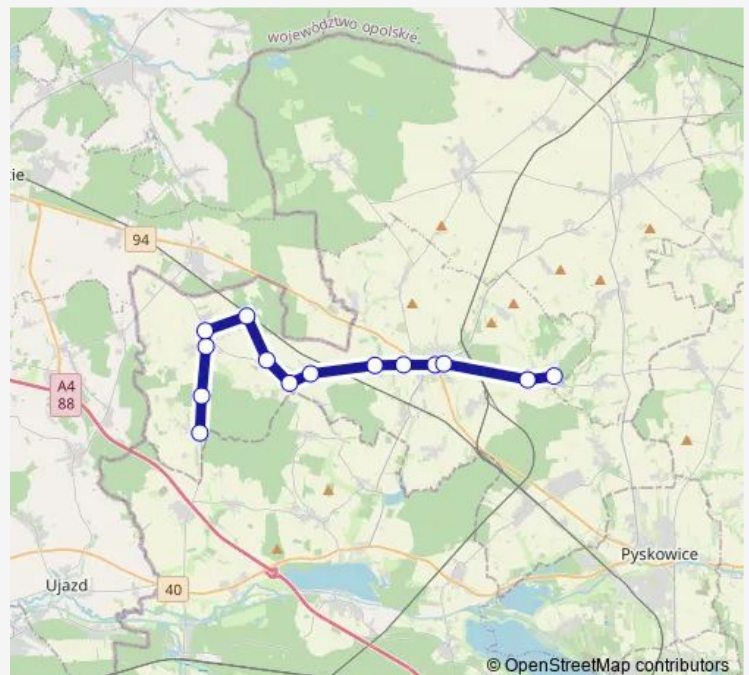

Wednesday 09:54

Thursday 09:54

Friday 09:54

Saturday —

Sunday —

Route info

Direction: Proboszczowice

Stops: 15

Trip Duration: 0 hour 37 min

■ 204

BusMaps

Direction

Proboszczowice — Wilkowiczki Las

14 stops

[Open route schedule](#)

Proboszczowice

Tuesday 11:13

Wednesday 11:13

Thursday 11:13

Friday 11:13

Saturday —

Sunday —

Route info

Direction: Wilkowiczki Las