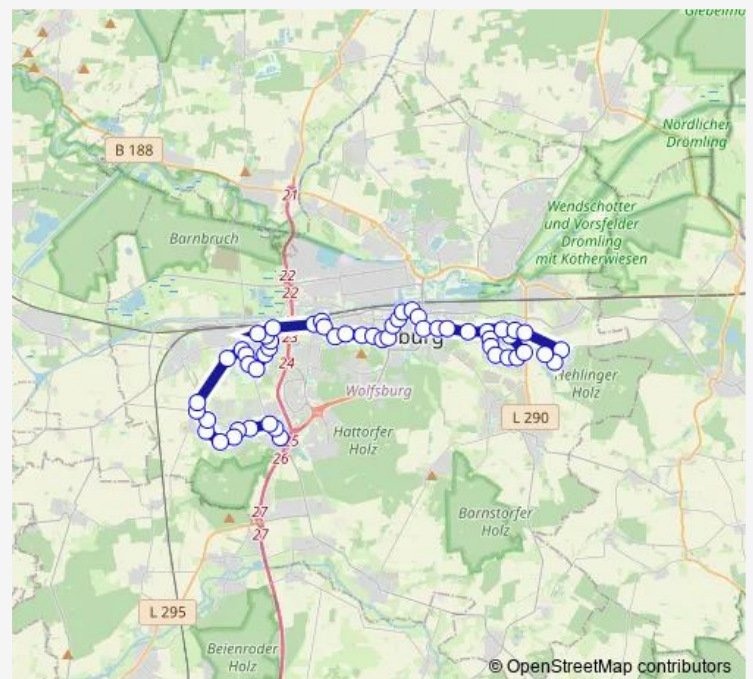

Wolfsburg, Brandenburger Platz

Wolfsburg, Hagebuttenweg

Wolfsburg, Bielefelder Straße

Wolfsburg, Duisburger Straße

Wolfsburg, Düsseldorfer Straße

Wolfsburg, Kölner Ring

Wolfsburg, Dresdener Straße

Wolfsburg, Fallersleben Schulzentrum

Route schedule

Wolfsburg, Windberg — Wolfsburg, Fallersleben Schulzentrum

| | |
|-----------|-------|
| Monday | 07:04 |
| Tuesday | 07:04 |
| Wednesday | 07:04 |
| Thursday | 07:04 |
| Friday | 07:04 |
| Saturday | — |
| Sunday | — |

Route info

Direction: Wolfsburg, Windberg

Stops: 20

Trip Duration: 0 hour 31 min

Direction

Wolfsburg, Seerosenstraße — Wolfsburg, Fallersleben Schulzentrum

56 stops

[Open route schedule](#)