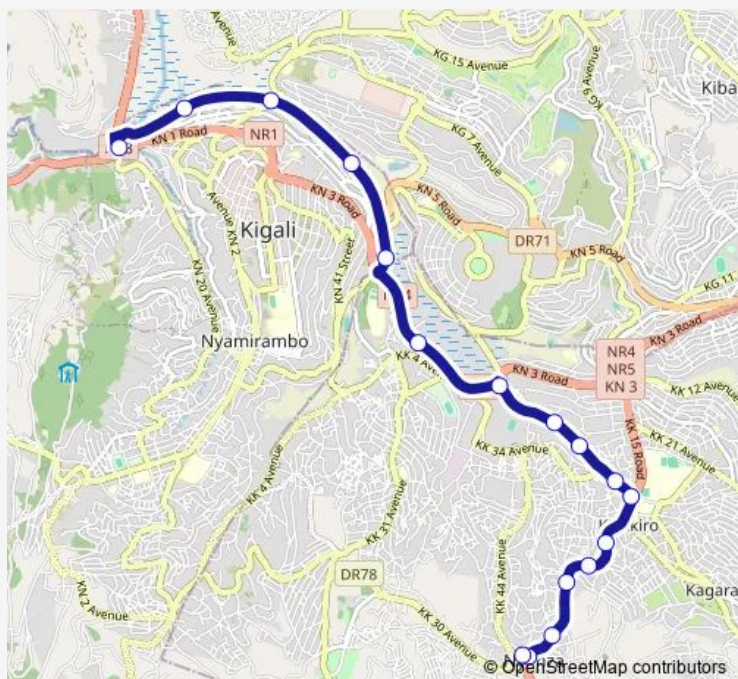

Unknown

Unknown

Unknown

Unknown

Unknown

Unknown

Unknown

Route schedule

Nyabugogo bus park — Unknown

Monday	—
Tuesday	—
Wednesday	—
Thursday	—
Friday	—
Saturday	17:36
Sunday	17:36

Route info

Direction: Nyabugogo bus park

Stops: 17

Trip Duration: 0 hour 53 min

204 — Royal - Zone II - 204

Direction

from Nyanza bus park to nyabugogo bus park — Nyabugogo bus park

17 stops

[Open route schedule](#)

from Nyanza bus park to nyabugogo bus park

Unknown

Unknown

Unknown

Route info

Direction: Nyabugogo bus park

Stops: 13

Trip Duration: 1 hour 3 min

204 Bus time schedules and route maps are available in an offline PDF at busmaps.com. Use the busmaps.com website to see live bus times, train schedule or subway schedule, and step-by-step directions for all public transit in Kigali