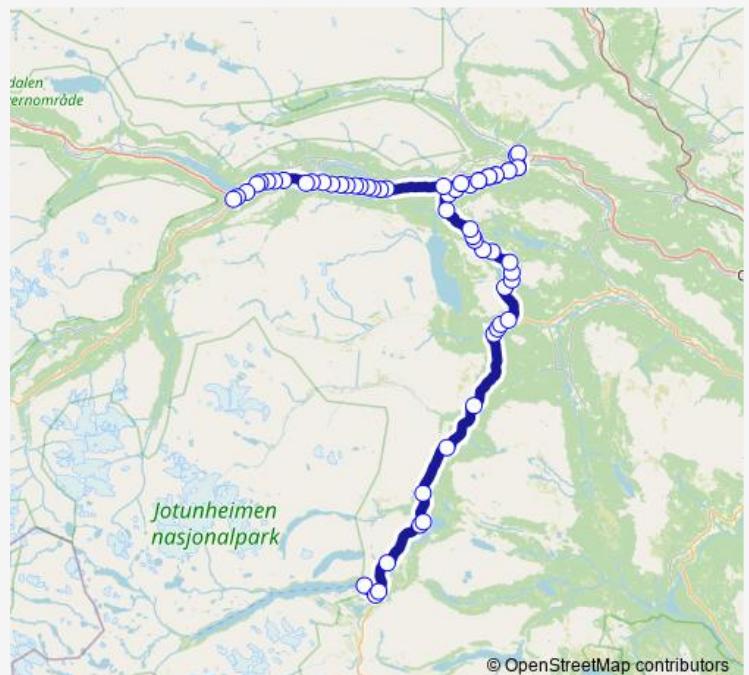

Local Bus Service 204 Gjendesheim - Lom

[Go to website](#)

Direction

Gjendesheim — Lom sentrum

60 stops

[Open route schedule](#)

Gjendesheim

Reinsvangen

Gjendesheimkrysset

Bessheim

Besstrond

Postfuru

Russvegen

Hindsæter

Veolivegen

Randsverk snuplass

Randsverk sag

Randsverk

Randsverk camping

Lemonsjø fjellstue

Slombvegen

Skarå camping

Darthus

Megardsåsen

Lemonsjøosen

Storrviksætri

Sandranden

Route schedule

Gjendesheim — Lom sentrum

Monday 09:30-17:30

Tuesday 09:30-17:30

Wednesday 09:30-17:30

Thursday 09:30-17:30

Friday 09:30-17:30

Saturday 09:30-17:30

Sunday 09:30-17:30

Route info

Direction: Gjendesheim

Stops: 60

Trip Duration: 1 hour 37 min

■ 204 — Gjendesheim - Lom

BusMaps