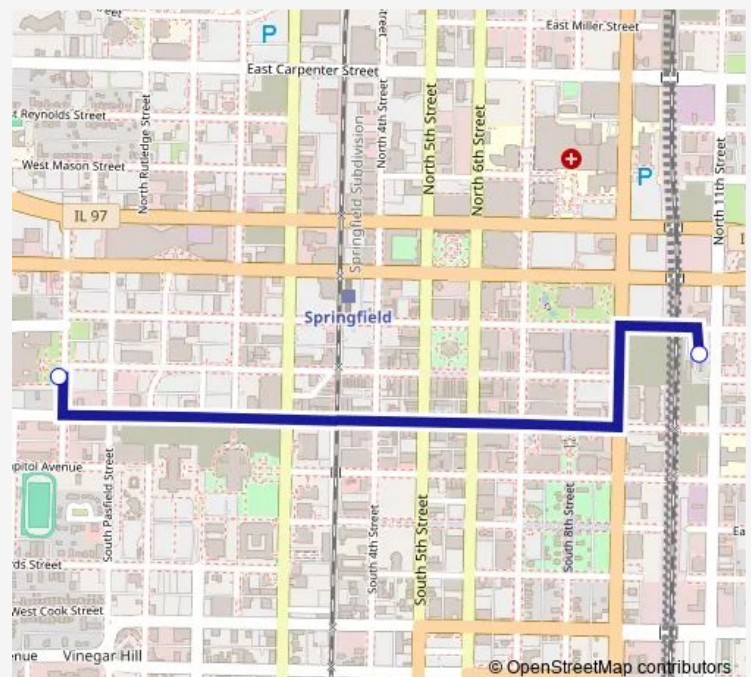

Bus 204 SHS to Tc

[Go to website](#)

Direction

Lewis & Adams — Transfer Center Stop B

2 stops

[Open route schedule](#)

Lewis & Adams

Transfer Center Stop B

Route schedule

Lewis & Adams — Transfer Center Stop B

Monday	15:10
Tuesday	15:10
Wednesday	14:10
Thursday	15:10
Friday	15:10
Saturday	—
Sunday	—

Route info

Direction: Lewis & Adams

Stops: 2

Trip Duration: 0 hour 20 min

204 — SHS to Tc

204 Bus time schedules and route maps are available in an offline PDF at busmaps.com. Use the busmaps.com website to see live bus times, train schedule or subway schedule, and step-by-step directions for all public transit in Springfield