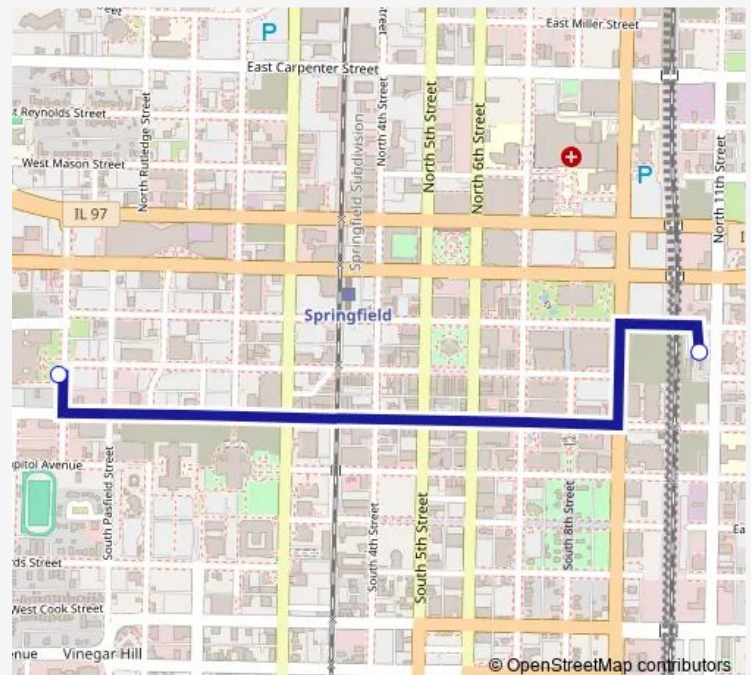

Bus 204 SHS to Tc

[Go to website](#)

Direction

Lewis & Adams — Transfer Center Stop B

2 stops

[Open route schedule](#)

Lewis & Adams

Transfer Center Stop B

Route schedule

Lewis & Adams — Transfer Center Stop B

Monday	15:10
Tuesday	15:10
Wednesday	14:10
Thursday	15:10
Friday	15:10
Saturday	—
Sunday	—

Route info

Direction: Lewis & Adams

Stops: 2

Trip Duration: 0 hour 20 min

204 — SHS to Tc

204 Bus time schedules and route maps are available in an offline PDF at busmaps.com. Use the busmaps.com website to see live bus times, train schedule or subway schedule, and step-by-step directions for all public transit in Springfield