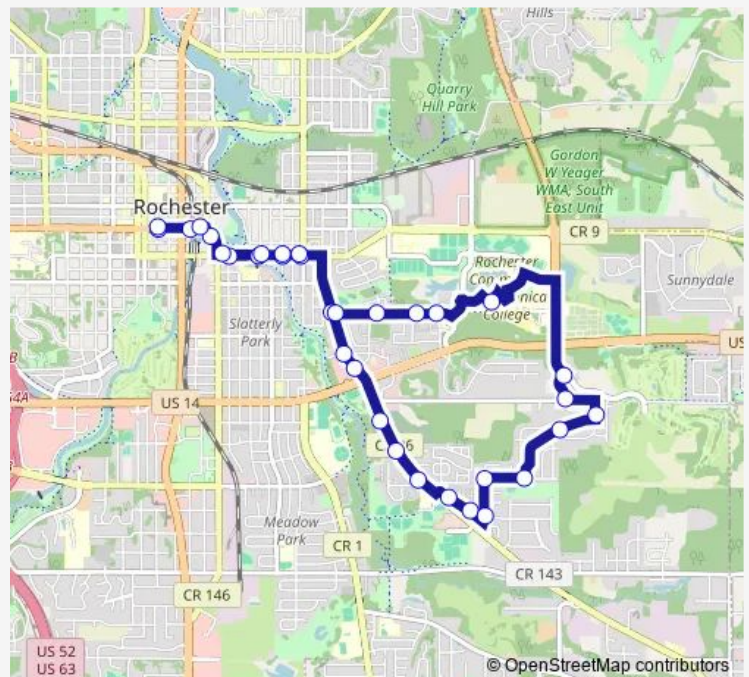

Eastwood RD AND Felty AVE Se

Route schedule

Downtown Transit CTR D — Downtown Transit CTR F

Monday	18:07
Tuesday	18:07
Wednesday	18:07
Thursday	18:07
Friday	18:07
Saturday	—
Sunday	—

Route info

Direction: Downtown Transit CTR D

Stops: 32

Trip Duration: 0 hour 34 min

Felty AVE AND TWN C Pkwy Se

Rctc PK AND Ride West Lot

8 1/2 ST SE AND 21 AVE Se

8 1/2 ST AND E VIL CIR Se

8 1/2 ST SE AND 16 AVE Se

8 1/2 ST SE AND 15 AVE Se

Downtown Transit CTR C

Direction

Downtown Transit CTR D — Downtown Transit CTR D

32 stops

[Open route schedule](#)

Downtown Transit CTR D

2 ST SE AND 1 AVE Se

3 AVE SE AND South OF 2 ST Se

Direction: Downtown Transit CTR D

Stops: 32

Trip Duration: 0 hour 34 min

8 1/2 ST SE AND 16 AVE Se

8 1/2 ST SE AND 15 AVE Se

4 ST SE AND 11 AVE Se

4 ST SE AND 9 AVE Se

4 ST SE AND 7 AVE Se